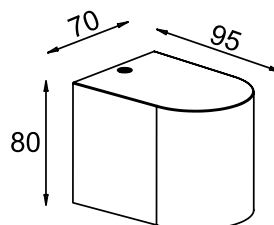

6512 Gris oscuro-Dark grey
1L×GU10

6513 Blanco-White
1L×GU10

7039 Negro-Black
1L×GU10

6516 Gris oscuro-Dark grey
1L×GU10

6517 Blanco-White
1L×GU10

7040 Negro-Black
1L×GU10

NOT INCLUDED

Aluminio/cristal-Aluminium/glass 100-240V ~ 50/60Hz máx.10W LED