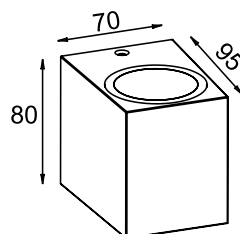

6512 Gris oscuro-Dark grey
1L×GU10

6513 Blanco-White
1L×GU10

7039 Negro-Black
1L×GU10

6516 Gris oscuro-Dark grey
1L×GU10

6517 Blanco-White
1L×GU10

7040 Negro-Black
1L×GU10

NOT INCLUDED

Aluminio/cristal-Aluminium/glass 100-240V ~ 50/60Hz máx.10W LED