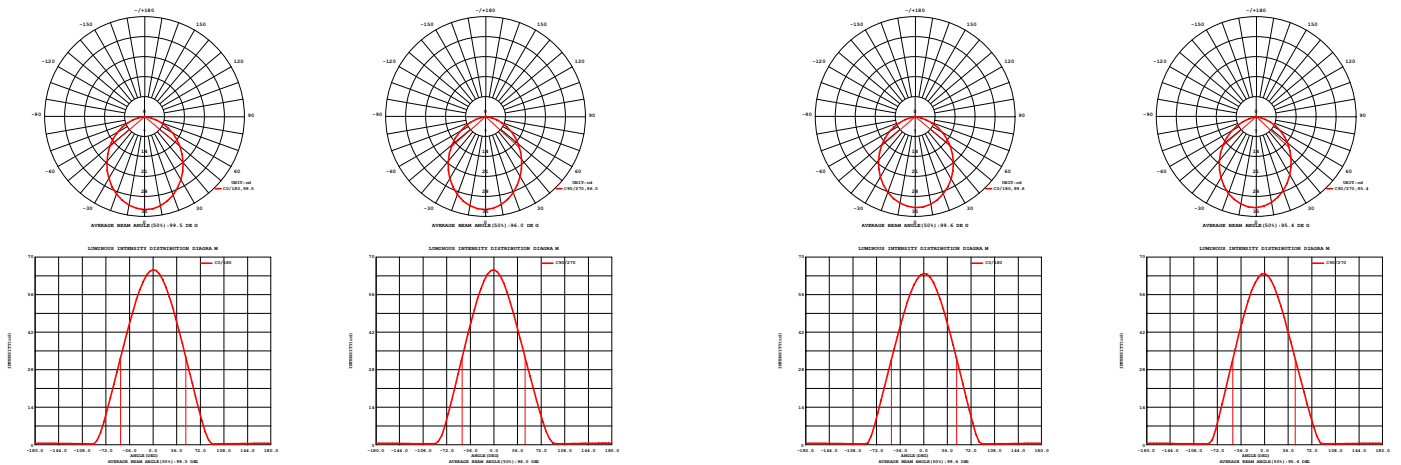

# ASPEN

3000K

**7027** Gris Oscuro-Dark Grey  
LED 3W 210lm

**7030** Gris Oscuro-Dark Grey  
LED 3W 210lm

**7028** Negro Arena-Sanded Black  
LED 3W 210lm

**7031** Negro Arena-Sanded Black  
LED 3W 210lm

**7029** Blanco Arena-Sanded White  
LED 3W 210lm

**7032** Blanco Anera-Sanded White  
LED 3W 210lm

LUMINOUS INTENSITY DISTRIBUTION DIAGRAM

LUMINOUS INTENSITY DISTRIBUTION DIAGRAM