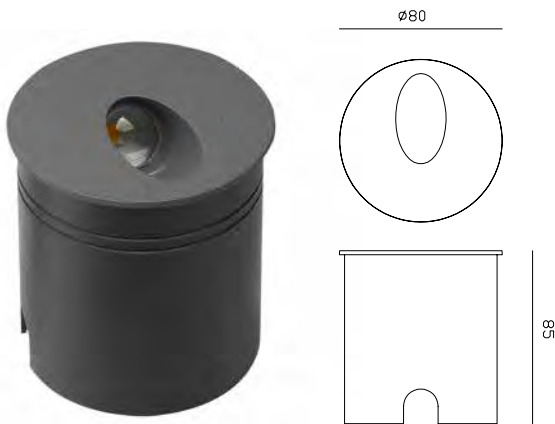

ASPEN

3000K

7021 Gris Oscuro-DarkGrey
LED 3W 210lm

7022 Negro Arena-Sanded Black
LED 3W 210lm

7023 Blanco Arena-Sanded White
LED 3W 210lm

7024 Gris Oscuro-DarkGrey
LED 3W 210lm

7025 Negro Arena-Sanded Black
LED 3W 210lm

7026 Blanco Anera-Sanded White
LED 3W 210lm

LUMINOUS INTENSITY DISTRIBUTION DIAGRAM

LUMINOUS INTENSITY DISTRIBUTION DIAGRAM

* Modos Instalación-Installation Forms

Con tubo carcasa-Recessed tube housing

76mm

Con pinzas-With clamps

74mm

IP65

SPEN