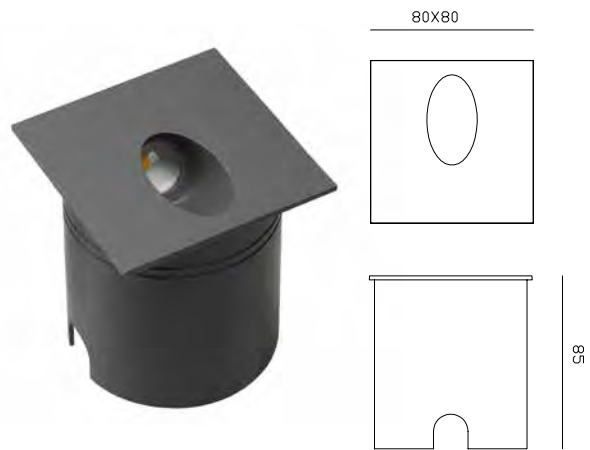

ASPEN

3000K

7021 Gris Oscuro-DarkGrey
LED 3W 210lm

7022 Negro Arena-Sanded Black
LED 3W 210lm

7023 Blanco Arena-Sanded White
LED 3W 210lm

7024 Gris Oscuro-DarkGrey
LED 3W 210lm

7025 Negro Arena-Sanded Black
LED 3W 210lm

7026 Blanco Anera-Sanded White
LED 3W 210lm

LUMINOUS INTENSITY DISTRIBUTION DIAGRAM

LUMINOUS INTENSITY DISTRIBUTION DIAGRAM

* Modos Instalación-Installation Forms

Con tubo carcasa-Recessed tube housing

76mm

Con pinzas-With clamps

74mm

IP65

SPEN