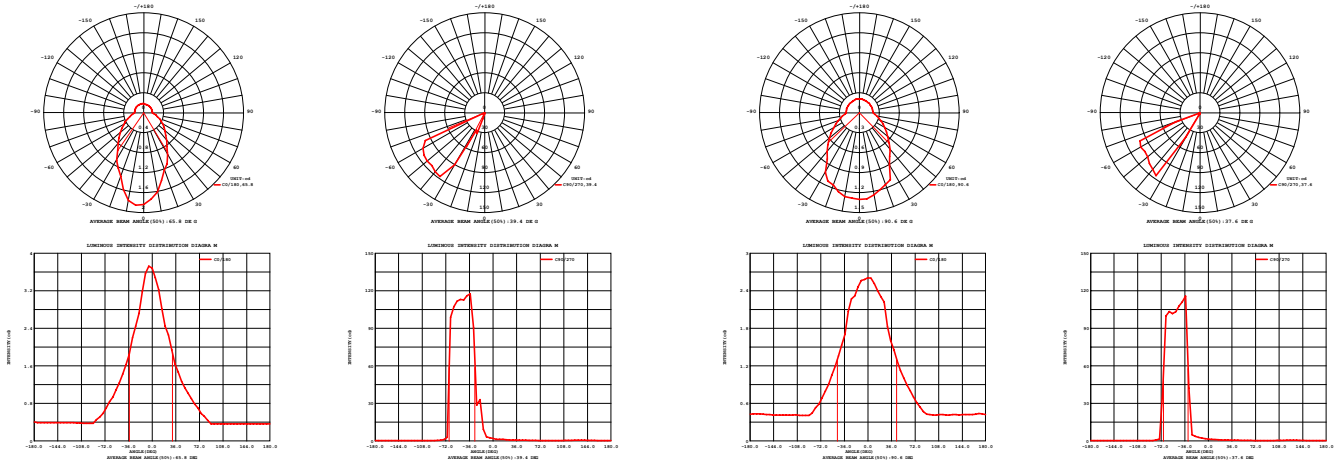

7026 Blanco Anera-Sanded White
LED 3W 210lm

LUMINOUS INTENSITY DISTRIBUTION DIAGRAM

LUMINOUS INTENSITY DISTRIBUTION DIAGRAM

* Modos Instalación-Installation Forms

Con tubo carcasa-Recessed tube housing

76mm