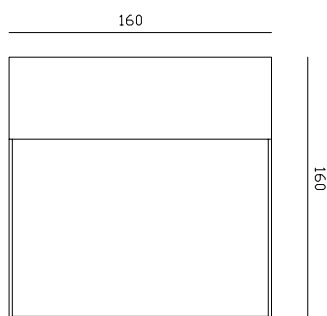

BAKER

3000K

7011 Gris Oscuro-DarkGrey
LED 3W 210lm

7012 Blanco Arena-Sanded White
LED 3W 210lm

7640 Corten-Corten
LED 3W 210lm

7015 Gris Oscuro-DarkGrey
LED 6W 420lm

7016 Blanco Arena-Sanded White
LED 6W 420lm