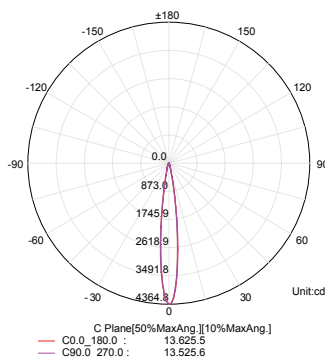

**6857** Blanco *Arena-Sand White*  
LED 5W 3000K 410lm

**6858** Negro *Arena-Sand Black*  
LED 5W 3000K 410lm

**6861** Blanco *Arena-Sand White*  
LED 5W 4000K 410lm

**6862** Negro *Arena-Sand Black*  
LED 5W 4000K 410lm