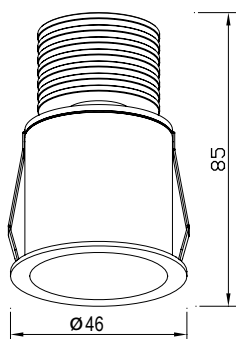

**6857** Blanco *Arena-Sand White*  
LED 5W 3000K 410lm

**6858** Negro *Arena-Sand Black*  
LED 5W 3000K 410lm

**6861** Blanco *Arena-Sand White*  
LED 5W 4000K 410lm

**6862** Negro *Arena-Sand Black*  
LED 5W 4000K 410lm