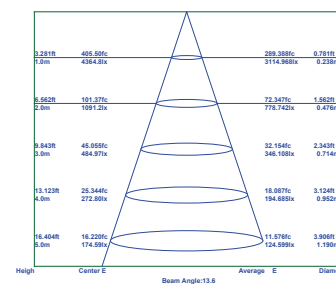

**6857** Blanco *Arena-Sand White*  
LED 5W 3000K 410lm

**6858** Negro *Arena-Sand Black*  
LED 5W 3000K 410lm

**6861** Blanco *Arena-Sand White*  
LED 5W 4000K 410lm

**6862** Negro *Arena-Sand Black*  
LED 5W 4000K 410lm