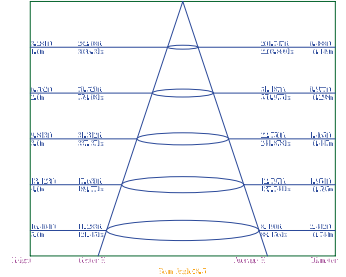

# GUINCHO

**6855** Blanco Arena-Sand White  
LED 3W 3000K 210lm

**6859** Blanco Arena-Sand White  
LED 3W 4000k 210lm

**6860** Negro Arena-Sand Black  
LED 3W 4000k 210lm

GUINCHO  
2700K