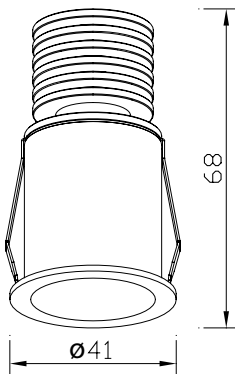

# GUINCHO

**6855** Blanco Arena-Sand White  
LED 3W 3000K 210lm

**6859** Blanco Arena-Sand White  
LED 3W 4000k 210lm

**6860** Negro Arena-Sand Black  
LED 3W 4000k 210lm

GUINCHO  
2700K