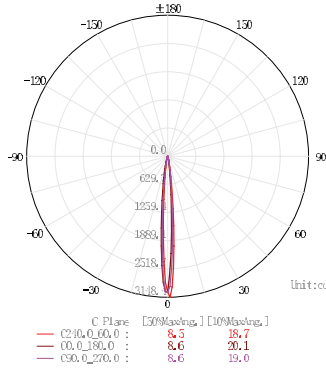

# GUINCHO

**6855** Blanco Arena-Sand White  
LED 3W 3000K 210lm

**6859** Blanco Arena-Sand White  
LED 3W 4000k 210lm

**6860** Negro Arena-Sand Black  
LED 3W 4000k 210lm

GUINCHO  
2700K