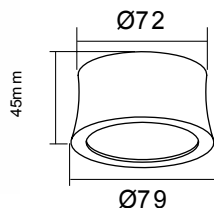

6830 Blanco *Arena-Sand White*
LED 7W 3000K 520 lm

6833 Negro *Arena-Sand Black*
LED 7W 3000K 520 lm

6832 Blanco *Arena-Sand White*
LED 7W 4000K 560 lm

6831 Negro *Arena-Sand Black*
LED 7W 4000K 560 lm

C Plane Distribution Diagram

Illuminance-Distance Curve