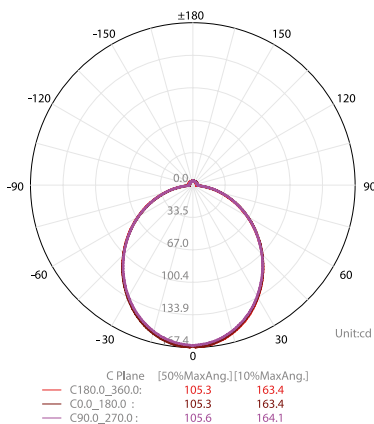

6830 Blanco *Arena-Sand White*
LED 7W 3000K 520 lm

6833 Negro *Arena-Sand Black*
LED 7W 3000K 520 lm

6832 Blanco *Arena-Sand White*
LED 7W 4000K 560 lm

6831 Negro *Arena-Sand Black*
LED 7W 4000K 560 lm

C Plane Distribution Diagram

Illuminance-Distance Curve