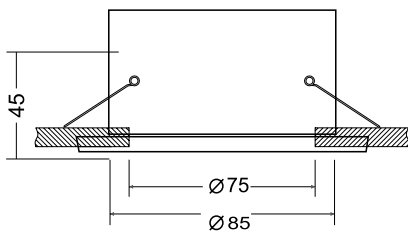

6810 Blanco Mate-Matt White
LED 1× GU10

6812 Blanco Mate-Matt White
LED 1× GU10

6811 Negro Mate-Matt Black
LED 1× GU10

6813 Negro Mate-Matt Black
LED 1× GU10

Aluminio-Aluminium 100-240V~ 50/60Hz máx 12 WLED