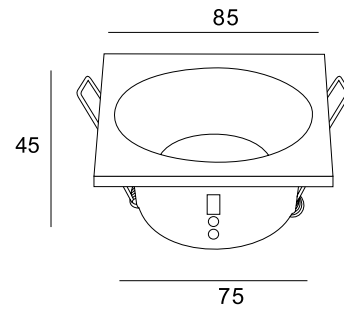

6810 Blanco Mate-Matt White
LED 1× GU10

6812 Blanco Mate-Matt White
LED 1× GU10

6811 Negro Mate-Matt Black
LED 1× GU10

6813 Negro Mate-Matt Black
LED 1× GU10

Aluminio-Aluminium 100-240V~ 50/60Hz máx 12 WLED