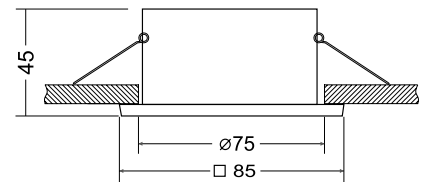

6810 Blanco Mate-Matt White
LED 1× GU10

6812 Blanco Mate-Matt White
LED 1× GU10

6811 Negro Mate-Matt Black
LED 1× GU10

6813 Negro Mate-Matt Black
LED 1× GU10

Aluminio-Aluminium 100-240V~ 50/60Hz máx 12 WLED