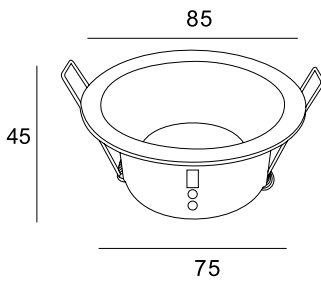

6810 Blanco Mate-Matt White
LED 1× GU10

6812 Blanco Mate-Matt White
LED 1× GU10

6811 Negro Mate-Matt Black
LED 1× GU10

6813 Negro Mate-Matt Black
LED 1× GU10

Aluminio-Aluminium 100-240V~ 50/60Hz máx 12 WLED