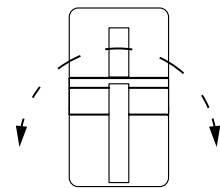

6769 Gris oscuro-*Dark grey*
2L×GX53

6768 Blanco-*White*
2L×GX53

Bombillas Recomendadas/ Suggested Bulbs
R09224 R09225

IP54

Luz orientable-Orientable light