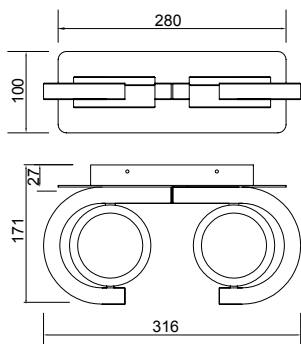

6769 Gris oscuro-*Dark grey*
2L×GX53

6768 Blanco-*White*
2L×GX53

Bombillas Recomendadas/ Suggested Bulbs
R09224 R09225

IP54

Luz orientable-Orientable light