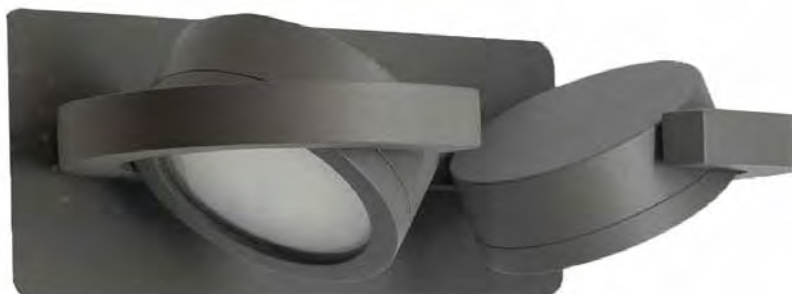

6769 Gris oscuro-*Dark grey*
2L×GX53

6768 Blanco-*White*
2L×GX53

Bombillas Recomendadas/ Suggested Bulbs
R09224 R09225

IP54

Luz orientable-Orientable light