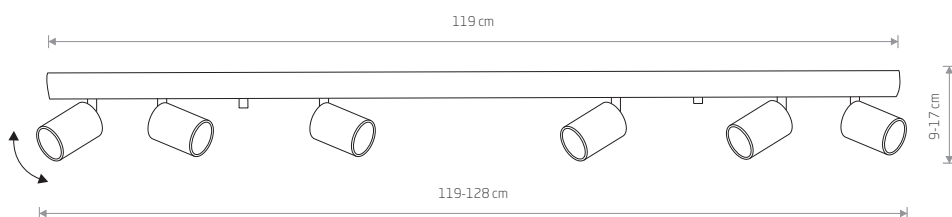

EYE SPOT 6611

EYE SPOT

painting steel, chrome

- 6607 6610
- 6608 6611

6xGU10, max 10W only LED

painting steel, solid brass

- 8819

6xGU10, max 10W only LED

EYE SPOT 6136

EYE SPOT

painting steel, chrome

- 6016 6136
- 6141 6021

3xGU10, max 10W only LED

painting steel, solid brass

- 8818

3xGU10, max 10W only LED

EYE SPOT 8820

EYE SPOT

painting steel, chrome

- 6017 6137
- 5844 6022

4xGU10, max 10W only LED

painting steel, solid brass

- 8820

4xGU10, max 10W only LED