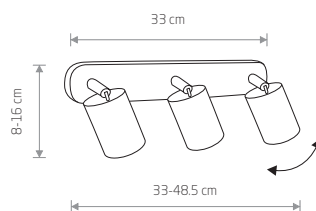

EYE SPOT

painting steel, chrome

- 6016   6136
- 6141   6021

3xGU10, max 10W only LED

painting steel, solid brass

- 8818

3xGU10, max 10W only LED