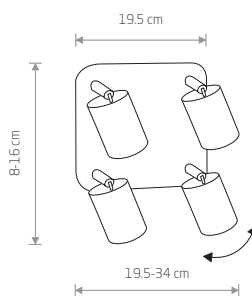

EYE SPOT 8820

EYE SPOT

painting steel, chrome

- 6017   6137
- 5844   6022

4xGU10, max 10W only LED

painting steel, solid brass

- 8820

4xGU10, max 10W only LED