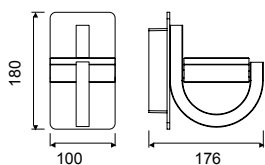

IGUAZÚ

José Ignacio Ballester

6558 Gris oscuro-Dark grey
1L×GX53

6559 Blanco-White
1L×GX53

Bombillas Recomendadas/ Suggested Bulbs
R09224 R09225

IP54

Luz orientable-Orientable light