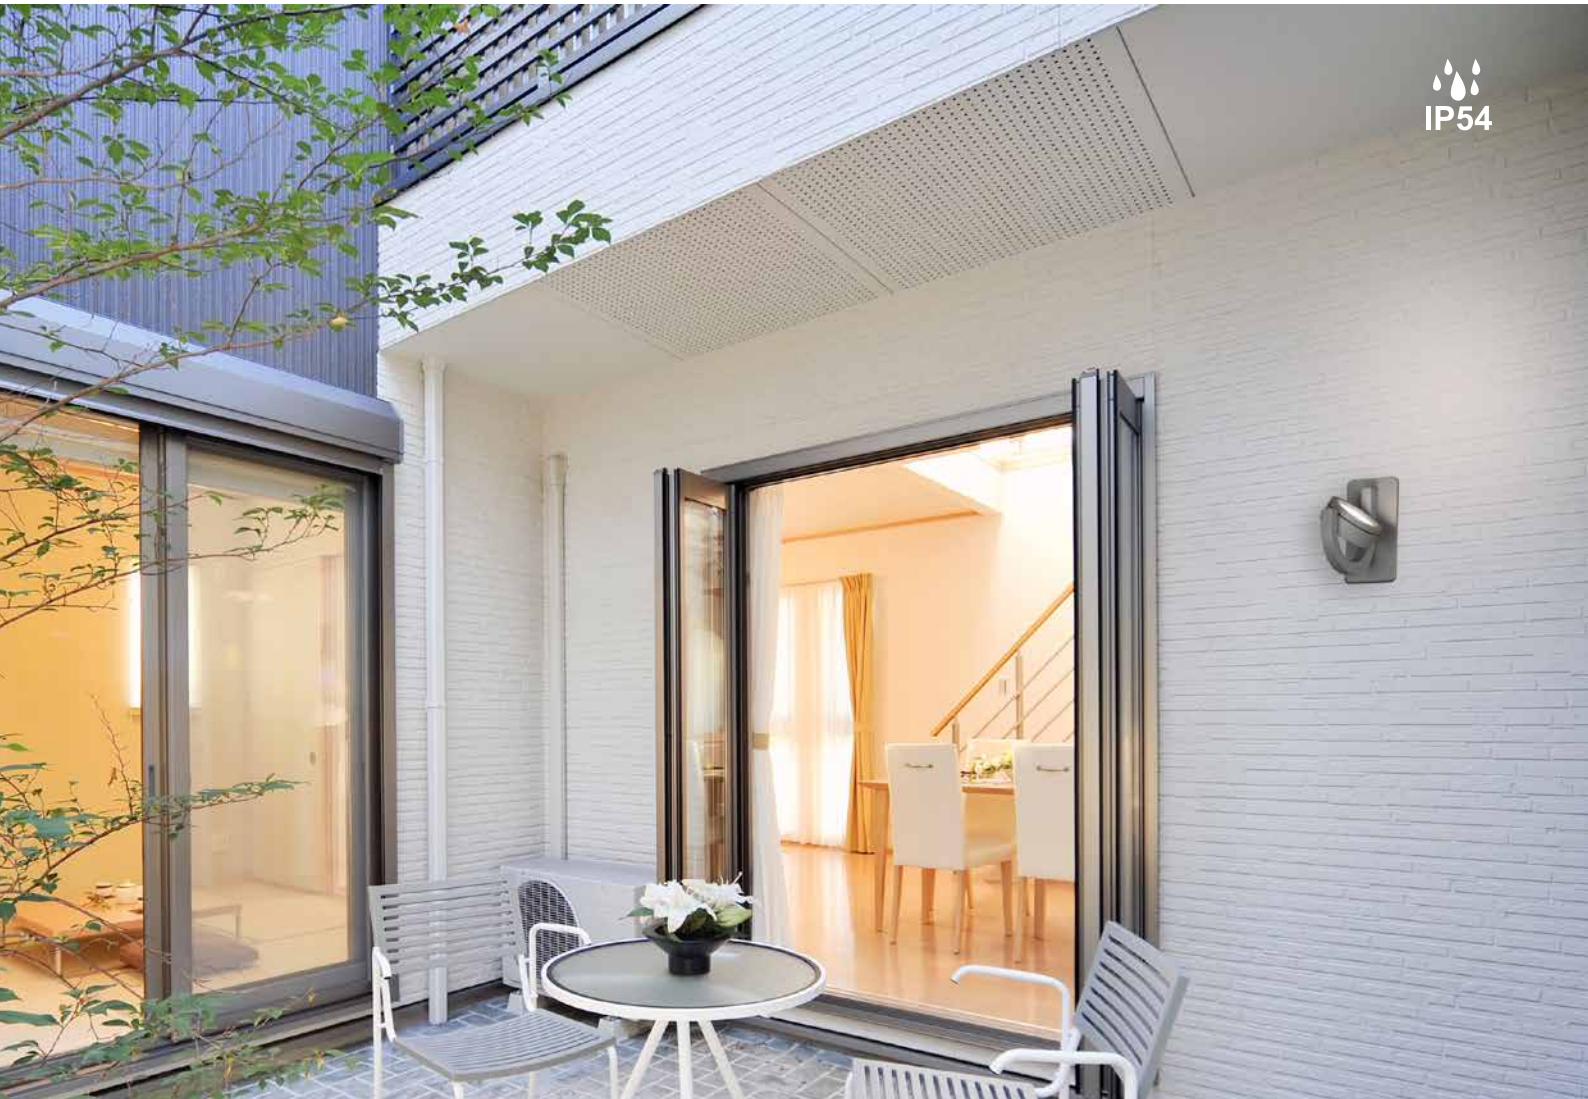

IGUAZÚ

José Ignacio Ballester

6558 Gris oscuro-Dark grey
1L×GX53

6559 Blanco-White
1L×GX53

Bombillas Recomendadas/ Suggested Bulbs
R09224 R09225

IP54

Luz orientable-Orientable light