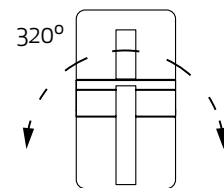

IGUAZÚ

José Ignacio Ballester

6558 Gris oscuro-Dark grey
1L×GX53

6559 Blanco-White
1L×GX53

Bombillas Recomendadas/ Suggested Bulbs
R09224 R09225

IP54

Luz orientable-Orientable light