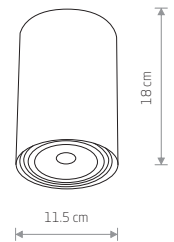

POINT PLEXI M 6526

POINT PLEXI L 6528

POINT PLEXI M

pointed steel, plastic PMMA

6525 6527 6526

1xGU10, max 10W only LED

POINT PLEXI L

pointed steel, plastic PMMA

6528 6530

1xE27, max 20W

BIT S 9486

BIT M 9481

BIT S

pointed steel

9482 9486

1xGU10 ES111, max 75W