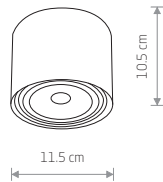

POINT PLEXI M

pointed steel, plastic PMMA

6525 6527 6526

1xGU10, max 10W only LED

POINT PLEXI L

pointed steel, plastic PMMA

6528 6530

1xE27, max 20W

BIT S 9486

BIT S

pointed steel

9482 9486

1xGU10 ES111, max 75W

BIT M

pointed steel

9481 9485

1xGU10 ES111, max 75W