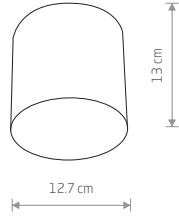

POINT PLEXI M 6526

POINT PLEXI L 6528

POINT PLEXI M

pointed steel, plastic PMMA

6525 6527 6526

1xGU10, max 10W only LED

POINT PLEXI L

pointed steel, plastic PMMA