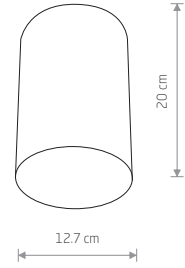

POINT PLEXI M 6526

POINT PLEXI L 6528

POINT PLEXI M

pointed steel, plastic PMMA

6525 6527 6526

1xGU10, max 10W only LED

POINT PLEXI L

pointed steel, plastic PMMA