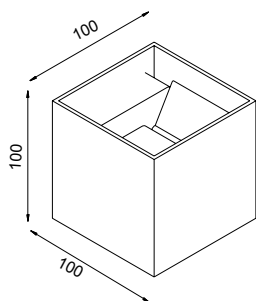

6522 Gris oscuro-*Dark grey*
LED 12W 3000K-1100 lm

6523 Arena Blanco-*Sand White*
LED 12W 3000K-1100 lm

0-120°

LX-DISTANCE DIAGRAM

Luminous Intensity Distribution Curve

Beam Angle(50%) C0-180, C90-270: 7 9.3d eg, 89.1d eg