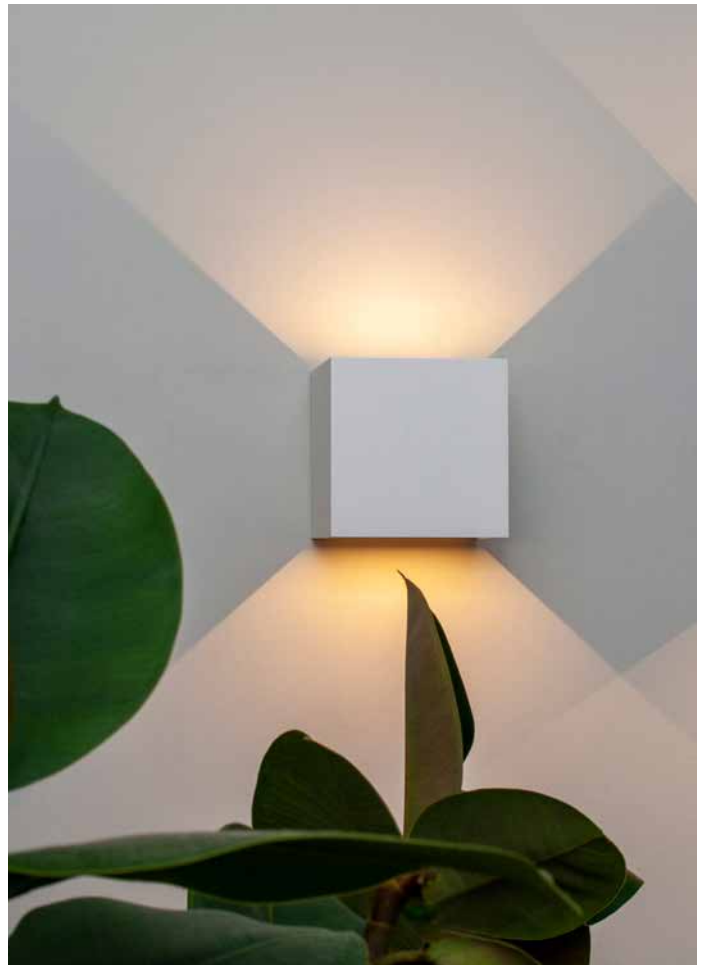

DAVOS

3000K

6520 Gris oscuro-*Dark grey*
LED 12W 3000K-1100 lm

6521 Arena Blanco-*Sand White*
LED 12W 3000K-1100 lm

6524 Negro Arena-*Sand black*
LED 12W 3000K-1100 lm

6527 Corten-*Corten*
LED 12W 3000K-1100 lm

6522 Gris oscuro-*Dark grey*
LED 12W 3000K-1100 lm

6523 Arena Blanco-*Sand White*
LED 12W 3000K-1100 lm

0-120°

LX-DISTANCE DIAGRAM

Luminous Intensity Distribution Curve

Beam Angle(50%) C0-180, C90-270: 7 9.3d eg, 89.1d eg