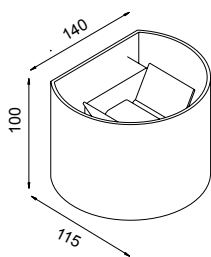

6522 Gris oscuro-*Dark grey*
LED 12W 3000K-1100 lm

6523 Arena Blanco-*Sand White*
LED 12W 3000K-1100 lm

0-120°

LX-DISTANCE DIAGRAM

Luminous Intensity Distribution Curve

Beam Angle(50%) C0-180, C90-270: 7 9.3d eg, 89.1d eg