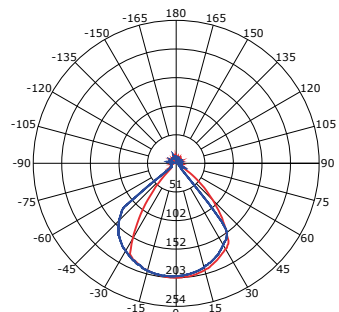

6522 Gris oscuro-*Dark grey*
LED 12W 3000K-1100 lm

6523 Arena Blanco-*Sand White*
LED 12W 3000K-1100 lm

0-120°

LX-DISTANCE DIAGRAM

Luminous Intensity Distribution Curve

Beam Angle(50%) C0-180, C90-270: 7 9.3d eg, 89.1d eg