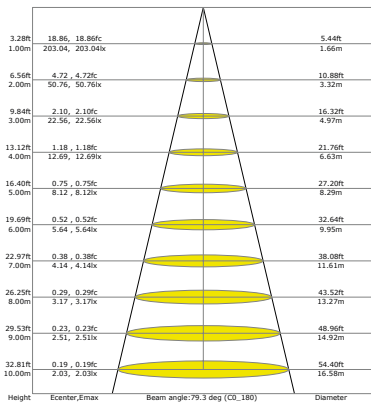

6522 Gris oscuro-*Dark grey*
LED 12W 3000K-1100 lm

6523 Arena Blanco-*Sand White*
LED 12W 3000K-1100 lm

0-120°

LX-DISTANCE DIAGRAM

Luminous Intensity Distribution Curve

Beam Angle(50%) C0-180, C90-270: 7 9.3d eg, 89.1d eg