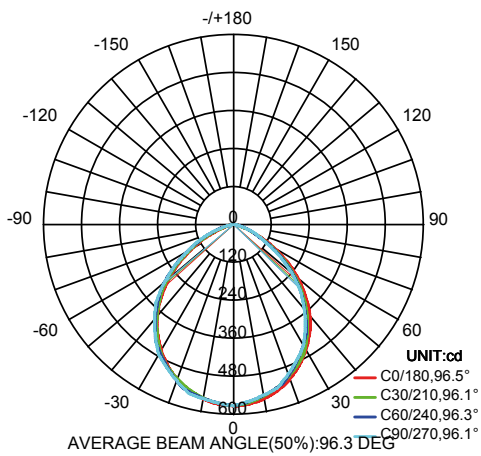

UGR<19

6398 Blanco-White
LED 12W 3000K 1100lm

6399 Blanco-White
LED 12W 4000K 1200lm

Flux out : 817.1 lm

Height Avg, Emx Angle: 90.00deg Diameter

Note: The Curves indicate the illuminated area and the average illumination when the luminaire is at different distance.

UGR<19

SPCC-PBT / PC 220-240V~ 50/60Hz CRI:≥ 80