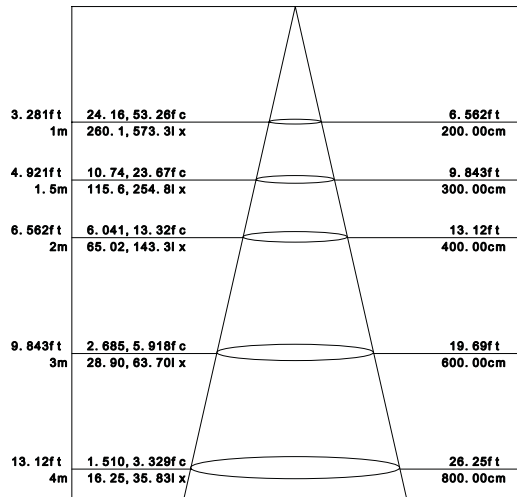

UGR<19

6398 Blanco-White
LED 12W 3000K 1100lm

6399 Blanco-White
LED 12W 4000K 1200lm

Flux out : 817.1 lm

Height Avg, Emx Angle: 90.00deg Diameter

Note: The Curves indicate the illuminated area and the average illumination when the luminaire is at different distance.