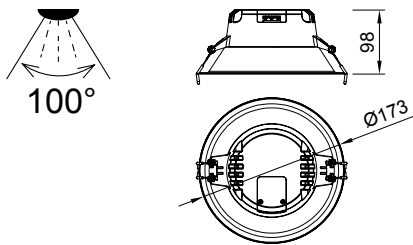

UGR<19

6398 Blanco-White
LED 12W 3000K 1100lm

6399 Blanco-White
LED 12W 4000K 1200lm

Flux out : 817.1 lm

Height Avg, Emx Angle: 90.00deg Diameter

Note: The Curves indicate the illuminated area and the average illumination when the luminaire is at different distance.