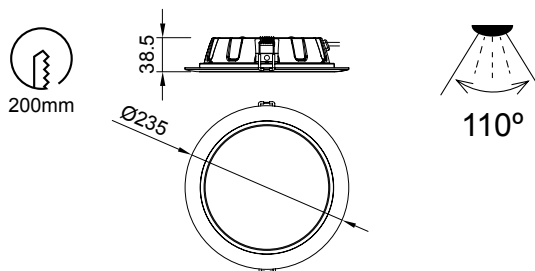

6390 Blanco-White
LED 24,5W 3000K 1900lm

6391 Blanco-White
LED 24,5W 4000K 2100lm

Flux out: 1051 l m

Height	Beam Diameter	Avg. Illuminance (Eavg)	Max. Illuminance (Emax)	Angle	Diameter
3.281ft 1m	31.07, 83.85ft 334.4, 687.31x	33.2	1051	90.00deg	200.00cm
4.921ft 1.5m	13.81, 28.38ft 148.6, 305.51x	13.2	414	90.00deg	300.00cm
6.562ft 2m	7.767, 15.98ft 83.8, 171.81x	7.8	261	90.00deg	400.00cm
9.843ft 3m	3.452, 7.09ft 37.16, 76.371x	3.5	131	90.00deg	600.00cm
13.12ft 4m	1.842, 3.98ft 20.9, 42.981x	1.8	65	90.00deg	800.00cm

Note: The Curves indicate the illuminated area and the average illumination when the luminaire is at different distance.