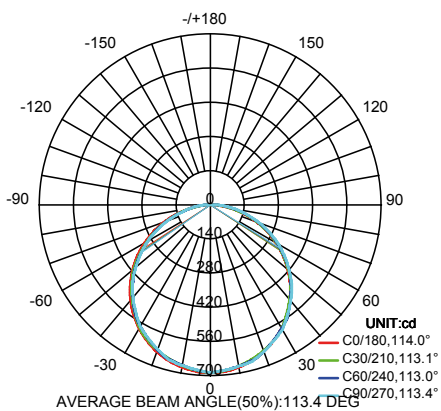

6390 Blanco-White
LED 24,5W 3000K 1900lm

6391 Blanco-White
LED 24,5W 4000K 2100lm

Flux out: 1051 l m

Height	Beam Diameter	Avg. Illuminance (Eavg)	Max. Illuminance (Emax)	Angle	Diameter
3.281ft 1m	31.07, 83.85ft 334.4, 687.31x	33.2	1051	90.00deg	200.00cm
4.921ft 1.5m	13.81, 28.38ft 148.6, 305.51x	13.2	414	90.00deg	300.00cm
6.562ft 2m	7.767, 15.98ft 83.8, 171.81x	7.8	261	90.00deg	400.00cm
9.843ft 3m	3.452, 7.09ft 37.16, 76.371x	3.5	131	90.00deg	600.00cm
13.12ft 4m	1.842, 3.98ft 20.9, 42.981x	1.8	65	90.00deg	800.00cm

Note: The Curves indicate the illuminated area and the average illumination when the luminaire is at different distance.