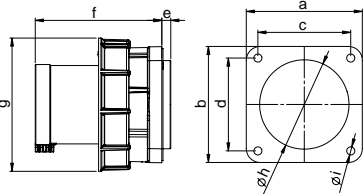

Flanged plug straight IP66/67

POWER TWIST

Poles	63 Amp		
	3	4	5
) ODQJH D [E [mm]m]	100	100	100
) L[LQJ FHQWHU F[[GGrmm]	100	80	80
e [mm]	8	8	8
f [mm]	109	109	109
g [mm]	115	115	115
h [mm]	77	77	77
i [mm]	7	7	7
: L U H 2 H [L E Ø H [mmO [mm]	6-16		
Wire solid [mm ²]	6-25		
Contact screws [Ncm]	200		
Weight [g]	479	531	570

- contact frame with screws
- housing material: PA6
- contacts: nickel-plated contacts, with pilot contact (see page 8)
- for waterproof cover see accessories on page 50

IP66/67 watertight