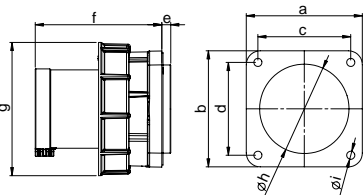

Flanged plug straight IP66/67

POWER TWIST

Poles	125 Amp		
	3	4	5
) ODQJH D [E [mm]m]	120	120	120
) L[LQJ FHQWHU F[[GGrmm]	100	100	100
e [mm]	13	13	13
f [mm]	118	118	118
g [mm]	131	131	131
h [mm]	95	95	95
i [mm]	7	7	7
: L U H 2 H [L E Ø H [mmO [mm]	16-50		
Wire solid [mm ²]	16-70		
Contact screws [Ncm]	450		
Weight [g]	786	891	998

- contact frame with hexagon socket screws
- housing material: PA6
- contacts: nickel-plated contacts, with pilot contact (see page 8)
- for waterproof cover see accessories on page 50

IP66/67 watertight