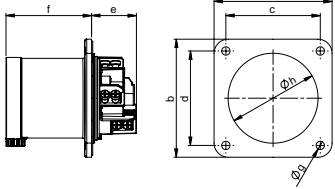

CEE Flanged plugs

Flanged plug straight IP44

POWER TWIST

Poles	63 Amp		
	3	4	5
) ODQJH D [E [mm]m]	100	100	100
) L[LQJ FHQWHU F[[GGrmm]	100	80	80
e [mm]	39	39	39
f [mm]	73	73	73
g [mm]	7	7	7
h [mm]	77	77	77
: L U H 2 H [L E Ø H [mmO [mm]	6-16		
Wire solid [mm ²]	6-25		
Contact screws [Ncm]	200		
Weight [g]	328	378	427

POWER TWIST

Poles	63 Amp		
	3	4	5
) ODQJH D [E [mm]m]	100	100	100
) L[LQJ FHQWHU F[[GGrmm]	100	80	80
e [mm]	8	8	8
f [mm]	109	109	109
g [mm]	115	115	115
h [mm]	77	77	77
i [mm]	7	7	7
: L U H 2 H [L E Ø H [mmO [mm]	6-16		
Wire solid [mm ²]	6-25		
Contact screws [Ncm]	200		
Weight [g]	479	531	570

POWER TWIST

Poles	125 Amp		
	3	4	5
) ODQJH D [E [mm]m]	120	120	120
) L[LQJ FHQWHU F[[GGrmm]	100	100	100
e [mm]	13	13	13
f [mm]	118	118	118
g [mm]	131	131	131
h [mm]	95	95	95
i [mm]	7	7	7
: L U H 2 H [L E Ø H [mmO [mm]	16-50		
Wire solid [mm ²]	16-70		
Contact screws [Ncm]	450		
Weight [g]	786	891	998