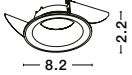

OTTAVIA | 62018

Sandy White Aluminium
LED GU10 1x10 Watt
220-240 Volt Bulb Excluded
D: 8.2 H: 2.2 cm
Cut Out: 7.5 cm

RAENA | 62200

Sandy White Aluminium
LED GU10 1x10 Watt
220-240 Volt Bulb Excluded
D: 8.2 H: 2.2 cm
Cut Out: 7.5 cm

ZELMIRA | 62202

Sandy White Aluminium
LED GU10 1x10 Watt
220-240 Volt Bulb Excluded
D: 8.2 H: 2.2 cm
Cut Out: 7.5 cm

OTTAVIA | 62019

Sandy Black Aluminium
LED GU10 1x10 Watt
220-240 Volt Bulb Excluded
D: 8.2 H: 2.2 cm
Cut Out: 7.5 cm