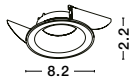

ZELMIRA | 62202

Sandy White Aluminium
LED GU10 1x10 Watt
220-240 Volt Bulb Excluded
D: 8.2 H: 2.2 cm
Cut Out: 7.5 cm

OTTAVIA | 62019

Sandy Black Aluminium
LED GU10 1x10 Watt
220-240 Volt Bulb Excluded
D: 8.2 H: 2.2 cm
Cut Out: 7.5 cm

ZELMIRA | 94500

Sandy Black Aluminium Outside
Gold Aluminium Inside
LED GU10 1x10 Watt
220-240 Volt Bulb Excluded
D: 8.2 H: 3.6 cm
Cut Out: 7.5 cm