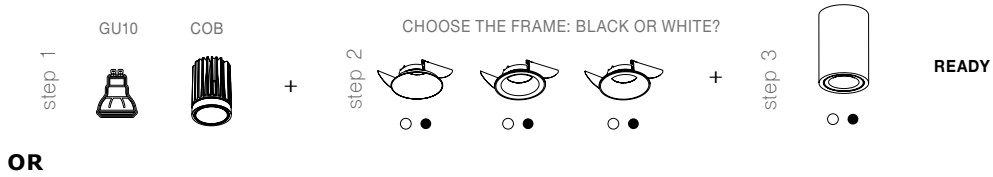

MAKE IT IDEAL
FOR YOU

LAMP OR COB?

OR

LED COB

CID | 6209
Sandy White Aluminium
D: 10 H: 15 cm

CID | 6208
Sandy Black Aluminium
D: 10 H: 15 cm

MAKE IT IDEAL
FOR YOU

LAMP OR COB?

OR

LED COB

CID | 62014
Sandy White Aluminium
L: 10.5 H: 15 cm

CID | 62015
Sandy Black Aluminium
L: 10.5 H: 15 cm

CID | 6202
Sandy White Aluminium
Frame
W: 10 L: 10 cm

CID | 6203
Sandy Black Aluminium
Frame
W: 10 L: 10 cm