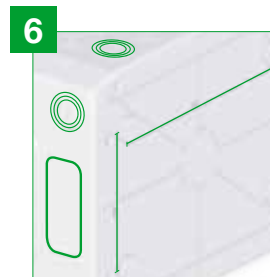

6 Easy installation

Pre-tears on the sides and tops with metric identification for cabling. Identification of the **distance between holes** on the back to fix the box on the wall.