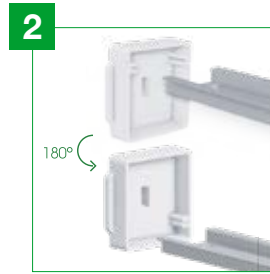

RoHS REACH HALOGENFREE

- ✓ The **Mondego**[®] line consists of a variety of **watertight Class II Insulation enclosures** with **4, 6, 8, 12, 18, 24, 36 and 48 DIN modules capacity** and **IP65** protection degree.
- ✓ Made of **ASA**, the **Mondego**[®] products ensure a high **resistance to the UV**.

Watch the video

1 Door on the right or left position

Fast changing of door position - right or left side - with **180° opening** (except on the +60104, +60106 and +60108).

Rotating plastic handle lock that can be replaced by the metallic cam lock (code +61310).

2 Adjustable DIN Rail

Depth-adjustable DIN rail holder (except on the +60104, +60106 and +60108).

3 Accessibility

Cropped sides to improve accessibility and handling.

4 Insulated busbars

Insulated neutral and earth busbars made of ABS + Polycarbonate + Fiberglass.