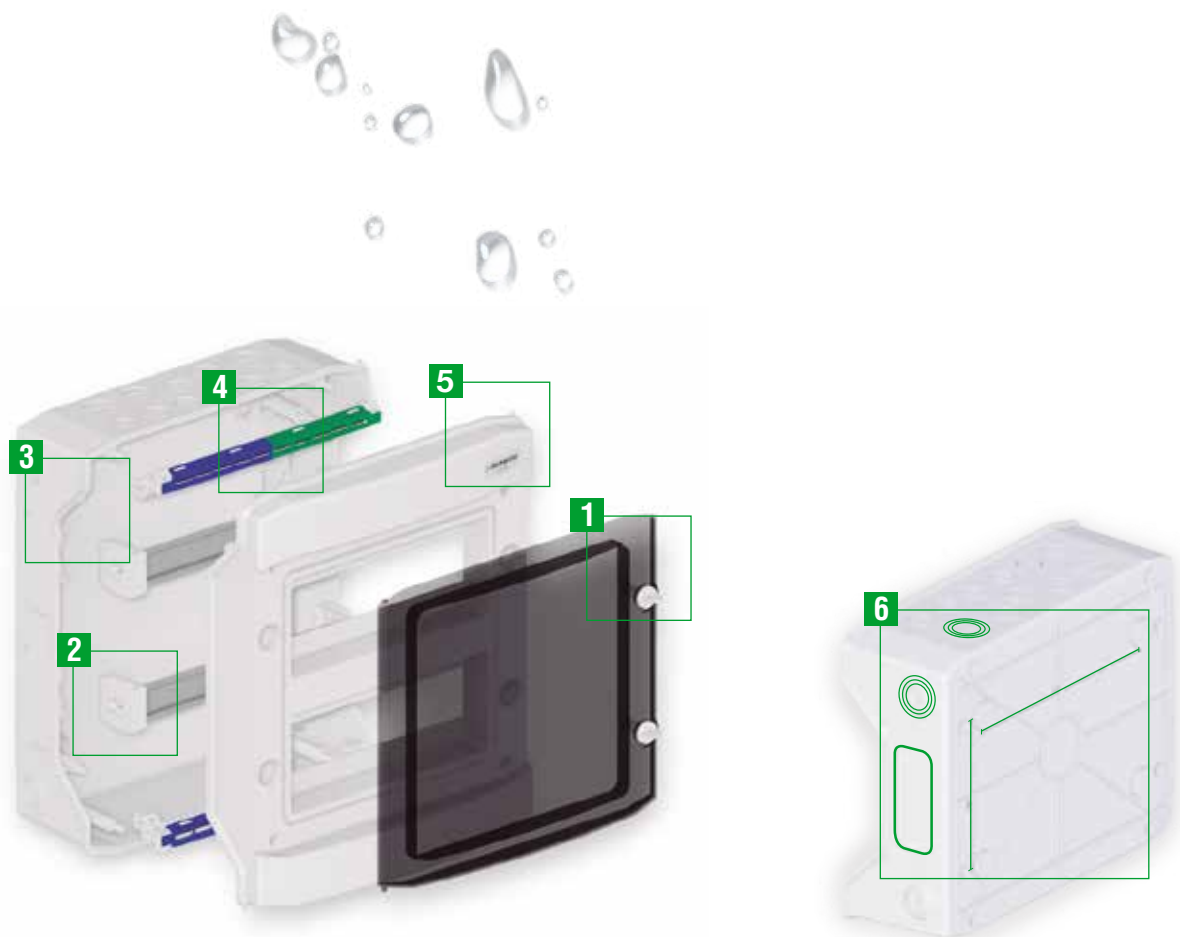

RoHS REACH HALOGENFREE

- ✓ The **Mondego**[®] line consists of a variety of **watertight Class II Insulation enclosures** with **4, 6, 8, 12, 18, 24, 36 and 48 DIN modules capacity** and **IP65** protection degree.
- ✓ Made of **ASA**, the **Mondego**[®] products ensure a high **resistance to the UV**.

Watch the video

1 Door on the right or left position

Fast changing of door position - right or left side - with **180° opening** (except on the +60104, +60106 and +60108).

Rotating plastic handle lock that can be replaced by the metallic cam lock (code +61310).

2 Adjustable DIN Rail

Depth-adjustable DIN rail holder (except on the +60104, +60106 and +60108).

3 Accessibility

Cropped sides to improve accessibility and handling.

4 Insulated busbars

Insulated neutral and earth busbars made of ABS + Polycarbonate + Fiberglass.

FLAT CABLE GROMMET

- ✓ IP67
- ✓ Suitable for **surface mounting application**
- ✓ Works as **sealing lid before cable installation**
- ✓ **Withstand vibrations**
- ✓ **Fast and easy installation**
- ✓ **No tools required**
- ✓ **Halogen free**