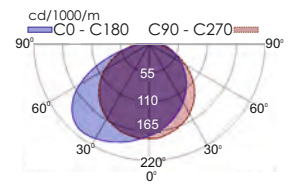

CODE	TYPE	ST	M	NM						
92320000	GR-2000, programmable	✓	✓	✓	IP40	3,6V/1Ah Ni-Cd	2-7 h	3,8W/8,2VA	125/125 lm	415 gr.

The packaging contains 12pcs.

SINGLE-SIDE PICTOGRAMS			
CODE	TYPE	DESCRIPTION	
807200007	S-20000/LO	Pictogram Left ISO single side 18m	✓
807200005	S-20000/RO	Pictogram Right ISO single side 18m	✓
807200009	S-20000/DO	Pictogram Down ISO single side 18m	✓
807200011	S-20000/UO	Pictogram Up ISO single side 18m	✓