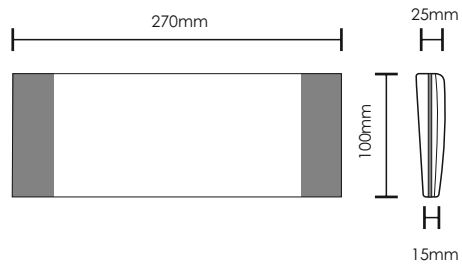

GR-2000

GR-2000

Mounting method

Wall mounting
GR-2000

Dimensions

GR-2000

Photometric

GR-2000

CODE	TYPE	ST	M	NM						
92320000	GR-2000, programmable	✓	✓	✓	IP40	3,6V/1Ah Ni-Cd	2-7 h	3,8W/8,2VA	125/125 lm	415 gr.

The packaging contains 12pcs.

SINGLE-SIDE PICTOGRAMS			
CODE	TYPE	DESCRIPTION	
807200007	S-20000/LO	Pictogram Left ISO single side 18m	✓
807200005	S-20000/RO	Pictogram Right ISO single side 18m	✓
807200009	S-20000/DO	Pictogram Down ISO single side 18m	✓
807200011	S-20000/UO	Pictogram Up ISO single side 18m	✓