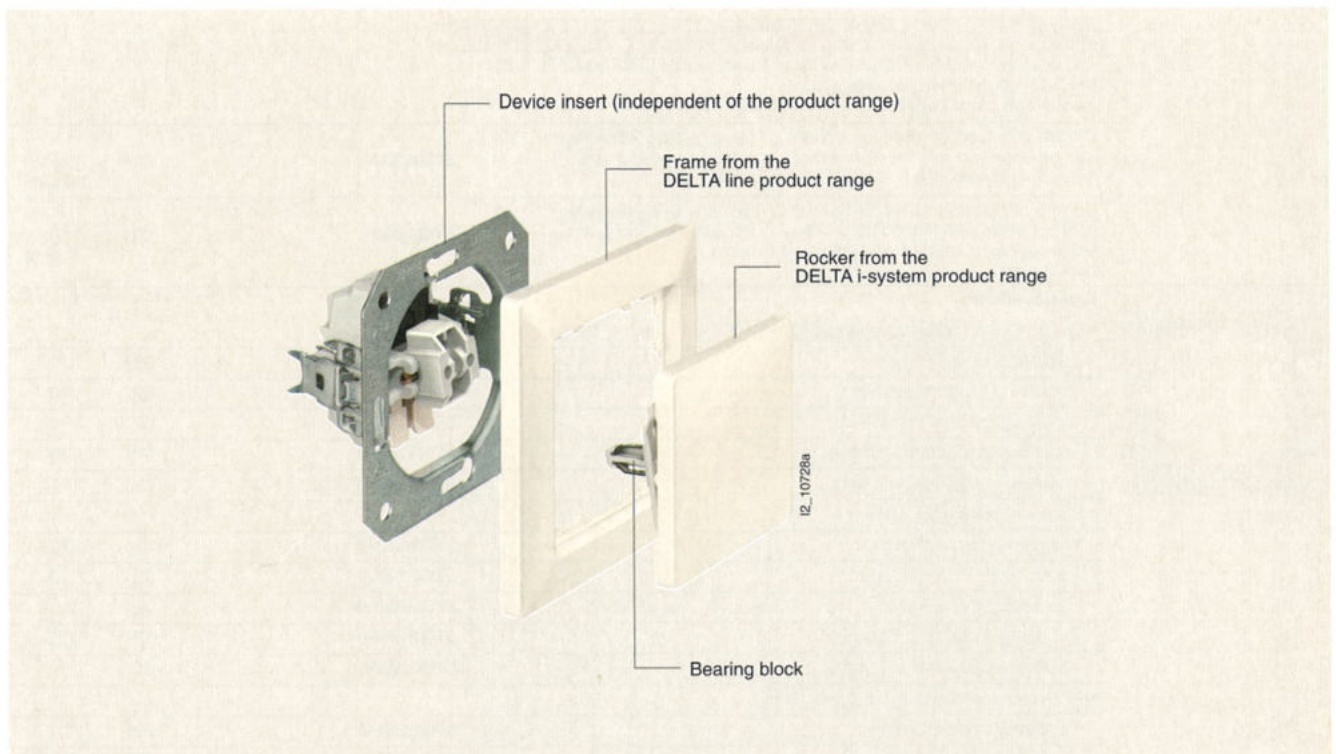

■ DELTA line

Universal switches
Titanium white

Universal switches
Electrical white

Universal switches
Aluminum metallic

Universal switches
Carbon metallic

**Components of
the DELTA line product range:**

- Frames in four colors
- Printable frames for horizontal and vertical mounting
- Components of the DELTA i-system product range: operator interfaces, **SCHUKO** socket outlets ...
- Set of seals for rockers and socket outlets provide degree of protection IP44
- Comprehensive functions from the DELTA i-system for:
 - Communication
 - Data and voice networks
 - Shutter/blind control, also with radio remote control (GAMMA wave)
 - Time switches
 - Room temperature control
 - Dimmer control, also with radio remote control (GAMMA wave)
 - Motion detection
 - Can be connected to GAMMA *instabus*

Introduction

Overview

Modular components of the DELTA vita, DELTA i-system, DELTA line and DELTA miro product ranges

Examples of components DELTA vita Frames with color elements

Examples of components DELTA i-system Rockers and socket outlet

Examples of components DELTA line Frames

Examples of components DELTA miro Frames

12_10727d

Technical design of the DELTA line product range

Note:
in this section we will be introducing the frames available in the DELTA line product range.

All components of the DELTA i-system product range can be used as central inserts and cover plates.

DELTA i-system

Informații generale:

- Montaj în doză cu șurub și gheare
- AC 250 V, 16 A, DC 250 V, 10 V
- IP20, pentru conductoare de Cu sau Al de până la 2,5 mm²