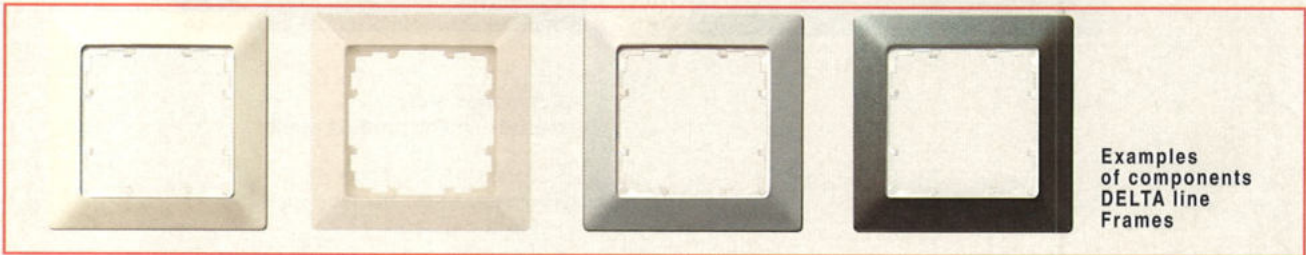

■ DELTA line

Universal switches
Titanium white

Universal switches
Electrical white

Universal switches
Aluminum metallic

Universal switches
Carbon metallic

**Components of
the DELTA line product range:**

- Frames in four colors
- Printable frames for horizontal and vertical mounting
- Components of the DELTA i-system product range: operator interfaces, **SCHUKO** socket outlets ...
- Set of seals for rockers and socket outlets provide degree of protection IP44
- Comprehensive functions from the DELTA i-system for:
 - Communication
 - Data and voice networks
 - Shutter/blind control, also with radio remote control (GAMMA wave)
 - Time switches
 - Room temperature control
 - Dimmer control, also with radio remote control (GAMMA wave)
 - Motion detection
 - Can be connected to GAMMA *instabus*

Introduction

Overview

Modular components of the DELTA vita, DELTA i-system, DELTA line and DELTA miro product ranges

Examples of components DELTA vita Frames with color elements

Examples of components DELTA i-system Rockers and socket outlet

All components of the DELTA i-system product range can be used as central inserts and cover plates.

DELTA i-system

Informații generale:

- Montaj în doză cu șurub și gheare
- AC 250 V, 16 A, DC 250 V, 10 V
- IP20, pentru conductoare de Cu sau Al de până la 2,5 mm²