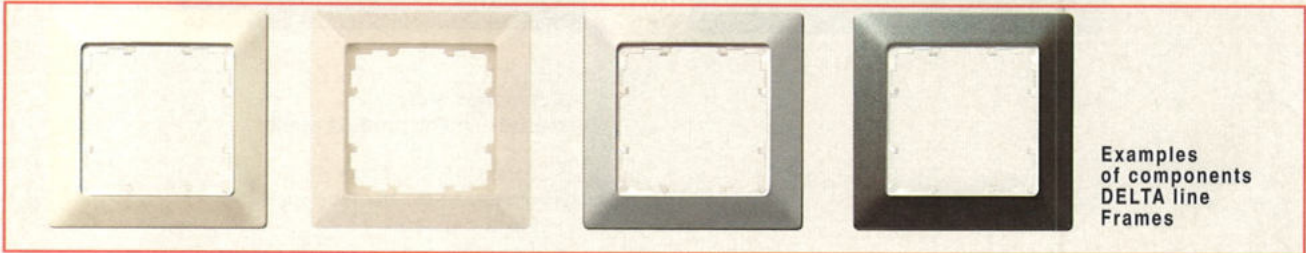

■ DELTA line

Universal switches
Titanium white

Universal switches
Electrical white

Universal switches
Aluminum metallic

Universal switches
Carbon metallic

**Components of
the DELTA line product range:**

- Frames in four colors
- Printable frames for horizontal and vertical mounting
- Components of the DELTA i-system product range: operator interfaces, **SCHUKO** socket outlets ...
- Set of seals for rockers and socket outlets provide degree of protection IP44
- Comprehensive functions from the DELTA i-system for:
 - Communication
 - Data and voice networks
 - Shutter/blind control, also with radio remote control (GAMMA wave)
 - Time switches
 - Room temperature control
 - Dimmer control, also with radio remote control (GAMMA wave)
 - Motion detection
 - Can be connected to GAMMA *instabus*

Introduction

Overview

Modular components of the DELTA vita, DELTA i-system, DELTA line and DELTA miro product ranges

Examples of components DELTA vita Frames with color elements

Examples of components DELTA i-system Rockers and socket outlet