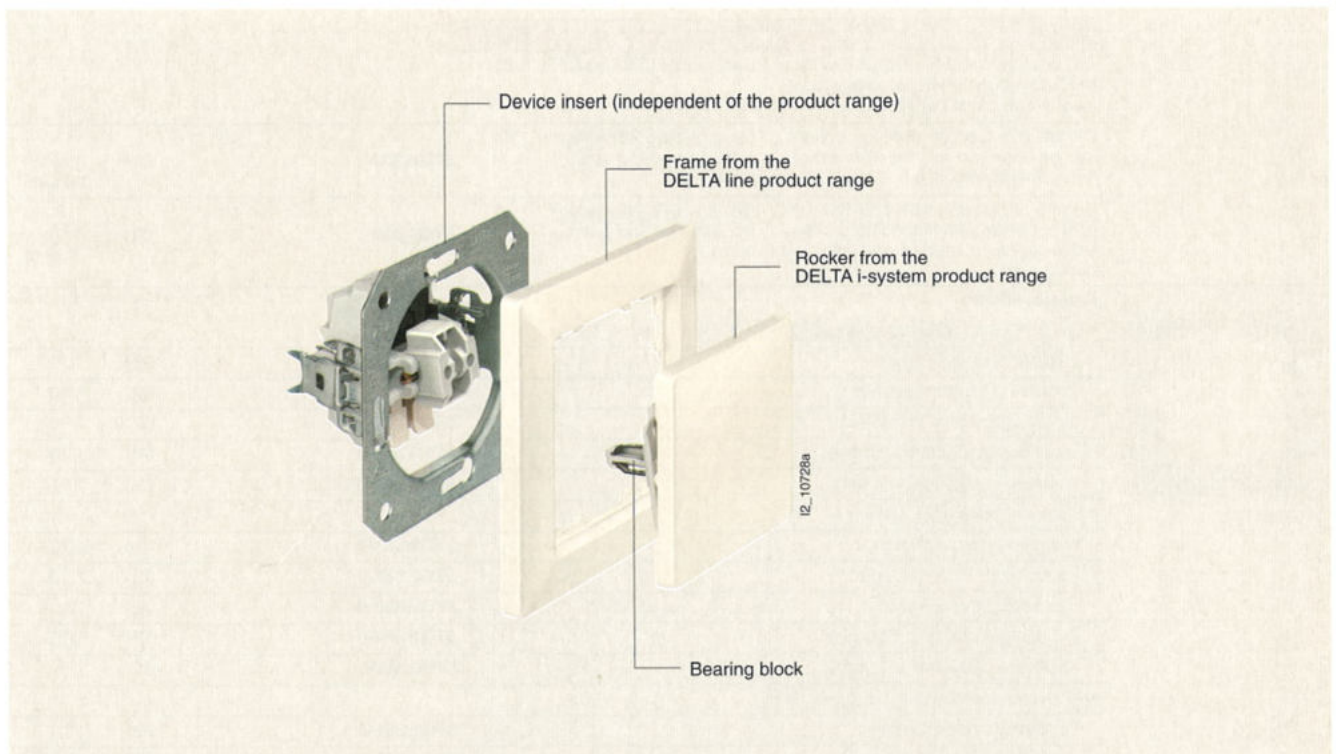

■ DELTA line

Universal switches
Titanium white

Universal switches
Electrical white

Universal switches
Aluminum metallic

Universal switches
Carbon metallic

**Components of
the DELTA line product range:**

- Frames in four colors
- Printable frames for horizontal and vertical mounting
- Components of the DELTA i-system product range: operator interfaces, **SCHUKO** socket outlets ...
- Set of seals for rockers and socket outlets provide degree of protection IP44
- Comprehensive functions from the DELTA i-system for:
 - Communication
 - Data and voice networks
 - Shutter/blind control, also with radio remote control (GAMMA wave)
 - Time switches
 - Room temperature control
 - Dimmer control, also with radio remote control (GAMMA wave)
 - Motion detection
 - Can be connected to GAMMA *instabus*

Technical design of the DELTA line product range

Note:
in this section we will be introducing the frames available in the DELTA line product range.

All components of the DELTA i-system product range can be used as central inserts and cover plates.

Introduction

Overview

Modular components of the DELTA vita, DELTA i-system, DELTA line and DELTA miro product ranges

Examples of components DELTA vita Frames with color elements

Examples of components DELTA i-system Rockers and socket outlet