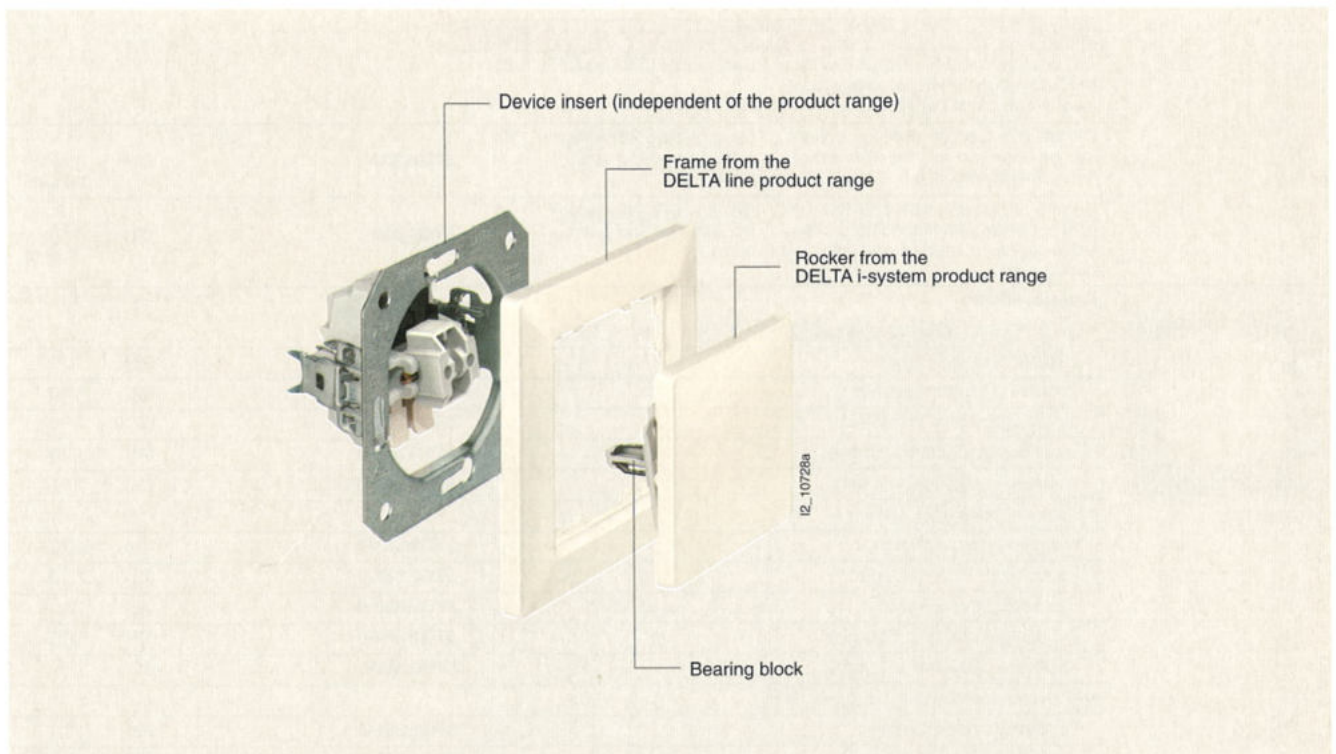

# ■ DELTA line

**Universal switches**  
Titanium white

**Universal switches**  
Electrical white

**Universal switches**  
Aluminum metallic

**Universal switches**  
Carbon metallic

**Components of  
the DELTA line product range:**

- Frames in four colors
- Printable frames for horizontal and vertical mounting
- Components of the DELTA i-system product range: operator interfaces, **SCHUKO** socket outlets ...
- Set of seals for rockers and socket outlets provide degree of protection IP44
- Comprehensive functions from the DELTA i-system for:
  - Communication
  - Data and voice networks
  - Shutter/blind control, also with radio remote control (GAMMA wave)
  - Time switches
  - Room temperature control
  - Dimmer control, also with radio remote control (GAMMA wave)
  - Motion detection
  - Can be connected to GAMMA *instabus*

**Technical design of the DELTA line product range**

Note:  
in this section we will be introducing the frames available in the DELTA line product range.

All components of the DELTA i-system product range can be used as central inserts and cover plates.