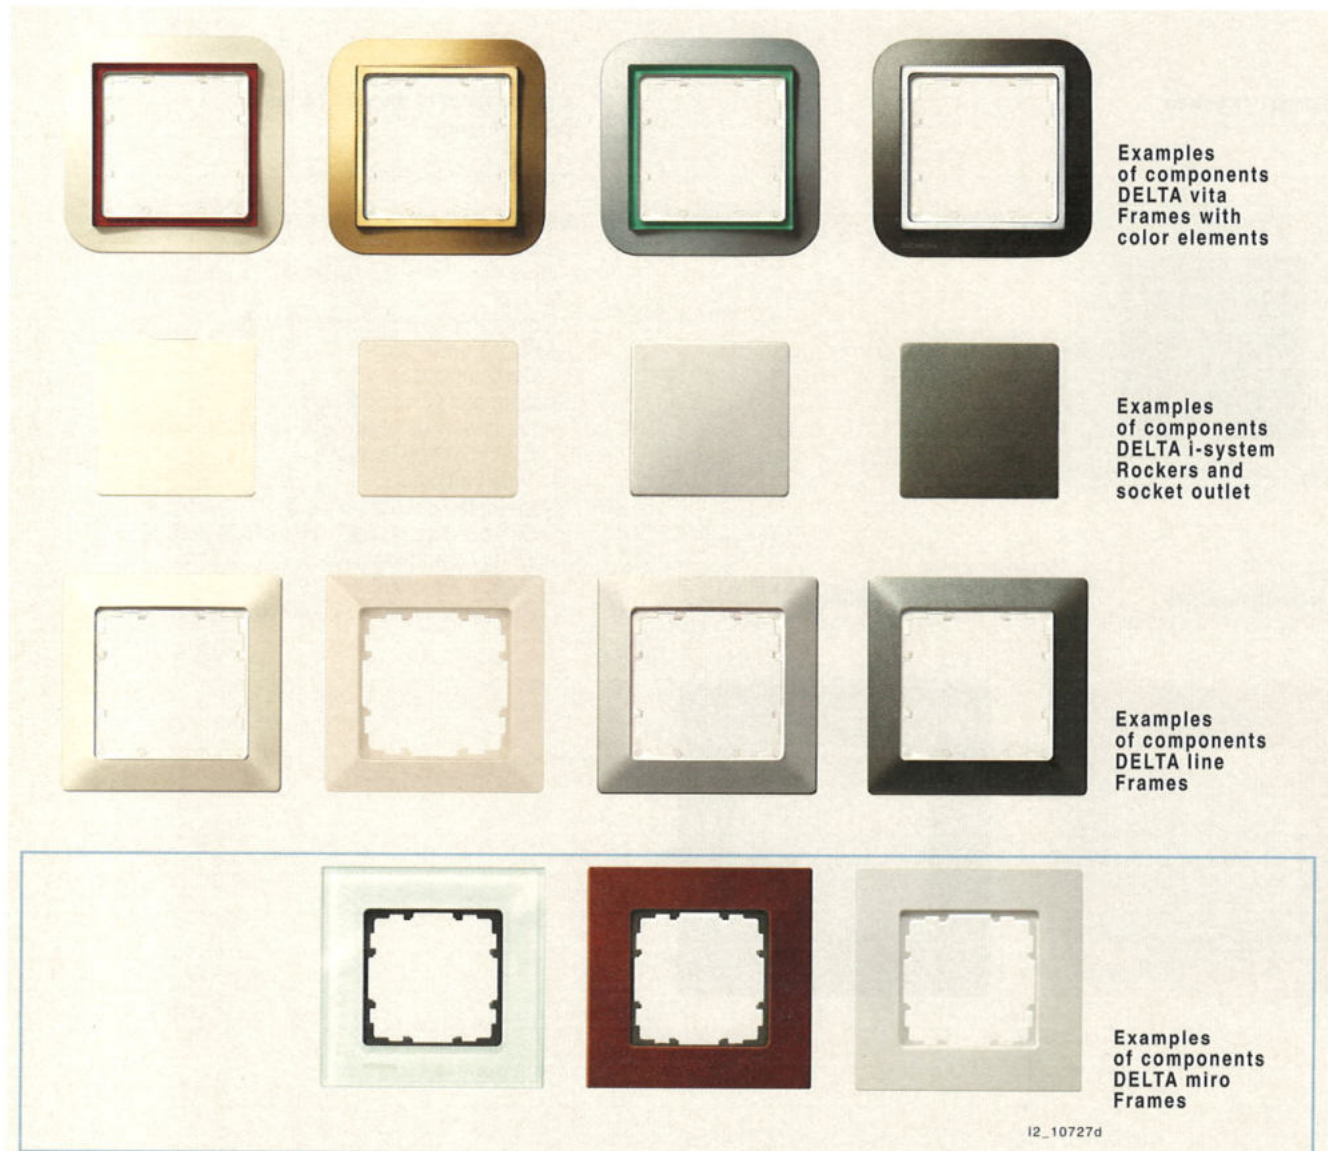

Introduction

Overview

Modular components of the DELTA vita, DELTA i-system, DELTA line and DELTA miro product ranges