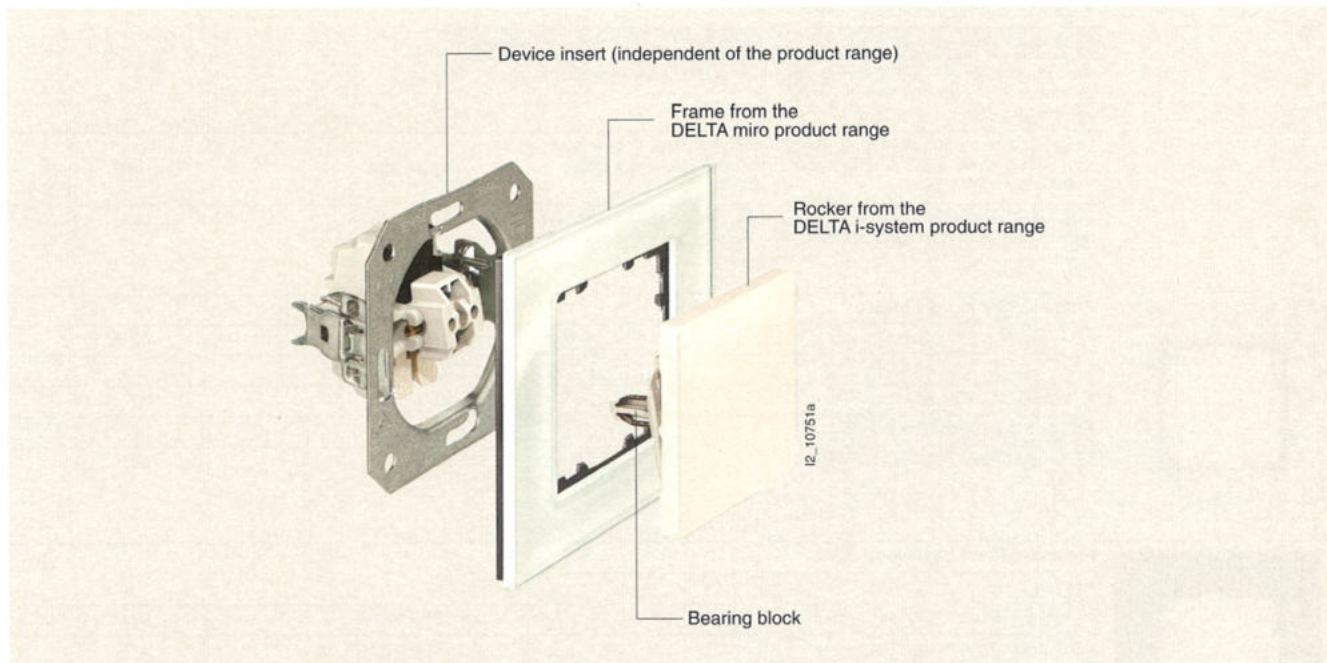

Technical design of the DELTA miro product range

Note:

In this section we will be introducing the frames of the DELTA miro product range.

All components of the DELTA i-system product range can be used as central inserts and cover plates.