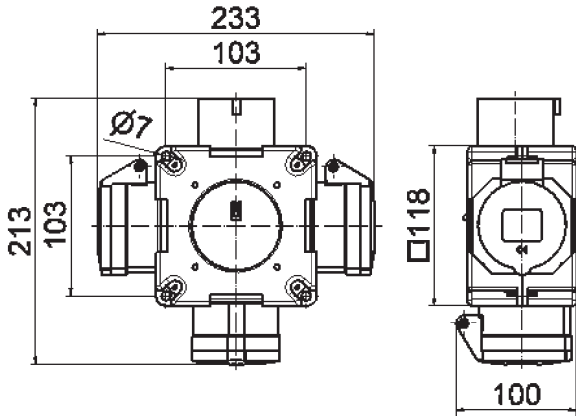

- Ready wired for installation
- Protection degree IP44
- All distributors on this page with domestic sockets, German earthing

30MB061

- Dimension of enclosure: 118 x 118 mm
- Ready wired for installation
- Enclosure made of high-grade, impact-resistant plastic
- Small, compact design
- Variable configuration
- Hanging bracket made of V2A stainless steel

Order no. **54568**

**Components:**  
3 CEE sockets 16A, 230V, 3p

**Cable entry/Input::**  
1 CEE plug 16A, 230V, 3p with  
1.5 m cable H07RN-F3G2,5

Order no. **54566**

**Components:**  
3 CEE sockets 16A, 230V, 3p