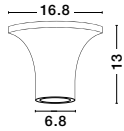

NEVIO | 4192401

White Gypsum
LED GU10 1x10 Watt IP20
220-240 Volt Bulb Excluded
L: 7 W: 7 H: 11 cm

NEVIO | 51852801

White Gypsum
LED GU10 1x10 Watt IP20
220-240 Volt Bulb Excluded
L: 7 W: 7 H: 17 cm

ORAZIO | 51854001

White Gypsum
LED GU10 1x10 Watt IP20
220-240 Volt Bulb Excluded
D: 7 H: 17 cm

ORAZIO | 61853202

White Gypsum
LED GU10 1x10 Watt IP20
220-240 Volt Bulb Excluded
D1: 16.8 D2: 6.8 H: 13 cm

ORAZIO | 61853601

White Gypsum
LED GU10 1x10 Watt IP20
220-240 Volt Bulb Excluded
D: 7 H: 11 cm