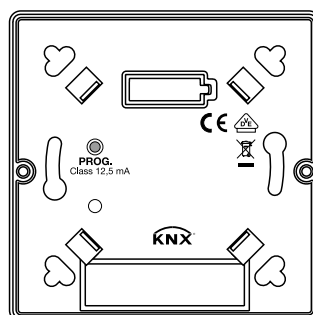

Via KNX bus voltage

Settings

Via ETS software, remote control or BUS

Functions

Light output 2x, constant-lighting control 2x, basic light level function, absence, presence output, HVAC output, photo-cell controller, light level, sabotage, logic gate

Surface-mounted

Concealed

3000-Series designs

IS 3180 / IS 3360 / IS 3360 MX Highbay / IS 345 / IS 345 MX Highbay

Surface-mounted installation, square

Concealed installation, square

HF 3360

Surface-mounted installation, square

Concealed installation, square

Light Sensor Dual

Surface-mounted installation, square

Concealed installation, square