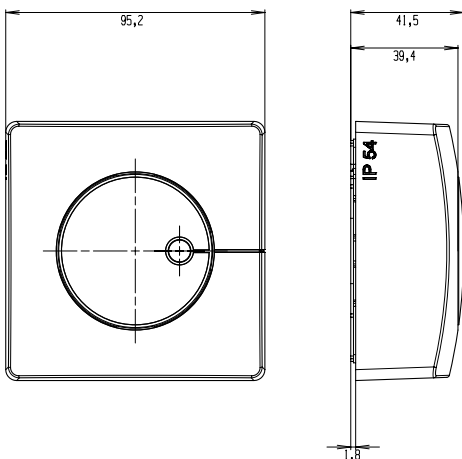

Surface-mounted

Concealed

3000-Series designs

IS 3180 / IS 3360 / IS 3360 MX Highbay / IS 345 / IS 345 MX Highbay

Surface-mounted installation, square

Concealed installation, square

HF 3360

Surface-mounted installation, square

Concealed installation, square

Light Sensor Dual

Surface-mounted installation, square

Concealed installation, square