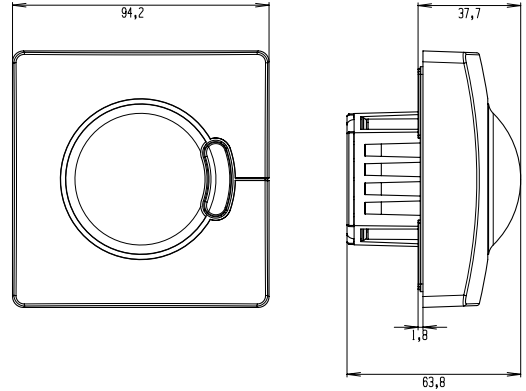

Surface-mounted

Concealed

3000-Series designs

IS 3180 / IS 3360 / IS 3360 MX Highbay / IS 345 / IS 345 MX Highbay

Surface-mounted installation, square

Concealed installation, square

HF 3360

Surface-mounted installation, square

Concealed installation, square

Light Sensor Dual

Surface-mounted installation, square

Concealed installation, square