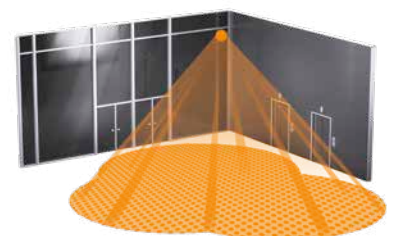

infrared sensor 360°

max. 20m

2000w
max.

LiveLink

IP54/IP20

2,5 - 4m

2 - 1000 lux

5 sec - 15 min

TEACH
mode

energy saving

5 JAHRE
GARANTIE

manufacturer's warranty