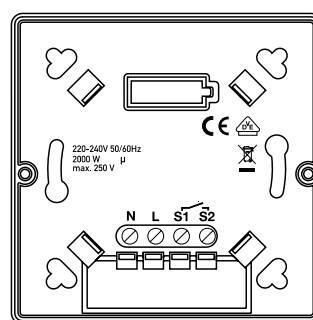

PF

Switching a floating relay

Power supply

220-240 V, 50 / 60 Hz

Output

non SELV, max. 10 A, 240 V AC/24 V DC,
min. 100 mA, 12 V AC/DC

800 A / 200 µs

Incandescent/halogen lamp load	2000 W
Fluorescent-lamp electronic ballasts	1500 W
Fluorescent lamps, uncorrected	1000 VA
Fluorescent lamps, series-corrected	400 VA
Fluorescent lamps, parallel-corrected	400 VA
Low-voltage halogen lamps	2000 VA
LED < 2 W	100 W
2 W < LED < 8 W	100 W
LED > 8 W	600 W
Capacitive load	176 µF

Time setting

5 s - 15 min + pulse mode (approx. 2 s)

Concealed

Master

KNX

Digital bus interface for controlling 2 lighting channels and HVAC

Power supply

Via KNX bus voltage

Settings

Via ETS software, remote control or BUS

Functions

Light output 2x, constant-lighting control 2x, basic light level function, absence, presence output, HVAC output, photo-cell controller, light level, sabotage, logic gate