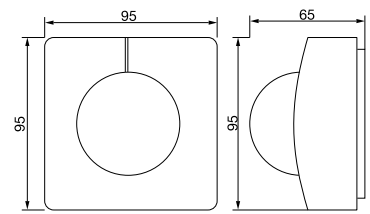

You will find information on the interfaces from page 52 onwards.

Type	Motion detector
Sensor type	Passive infrared
Where to use	Indoors and outdoors
Installation	Ceiling
Mounting height	2.5 - 4 m
Recommended mounting height	2.8 m
Angle of coverage	360° with 180° angle of aperture
Capability of masking out individual segments	Yes
Reach	max. Ø 40 m tangential (1257 m²), temperature-stabilised
.....	+ precision adjustment using shrouds
Sensor system	11 detection levels, 1416 switching zones
Twilight setting	2 - 1000 lx
Teach function for twilight setting	Yes
Manual override	Selectable, 4 h
IP rating	Concealed: IP20 / surface-mounted: IP54
Temperature range	-20 to +50°C

Optional accessories

EAN black trim, surface-mounted, square	4007841 056711
EAN black trim, concealed, square	4007841 056728
EAN black trim, surface-mounted, round	4007841 056735
EAN black trim, concealed, round	4007841 056742
EAN User remote control RC5	4007841 592806
EAN Service remote control RC8	4007841 559410
EAN Remote control Smart Remote	4007841 009151
EAN Ceiling box Ø68 mm	4007841 052812

Refer to the 'Accessories' section for further information.

Surface-mounted, square
For further designs, see page 56