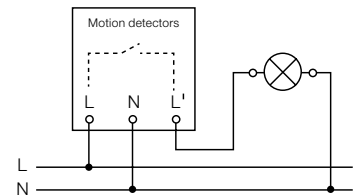

Also suitable for parallel operating mode.
Intrinsic-light detection.