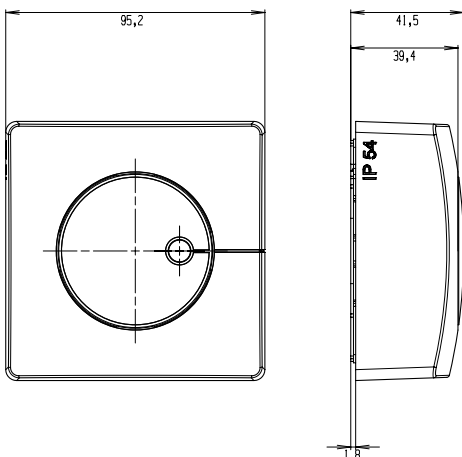

Surface-mounted

Concealed

3000-Series designs

IS 3180 / IS 3360 / IS 3360 MX Highbay / IS 345 / IS 345 MX Highbay

Surface-mounted installation, square

Concealed installation, square

HF 3360

Surface-mounted installation, square

Concealed installation, square

Light Sensor Dual

Surface-mounted installation, square

Concealed installation, square