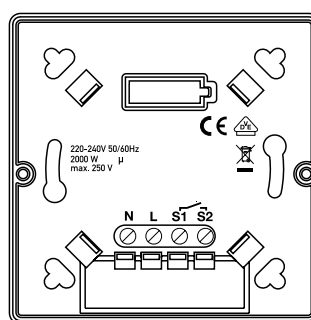

PF

Switching a floating relay

Power supply

220-240 V, 50 / 60 Hz

Output

non SELV, max. 10 A, 240 V AC/24 V DC,
min. 100 mA, 12 V AC/DC

800 A / 200 µs

Incandescent/halogen lamp load	2000 W
Fluorescent-lamp electronic ballasts	1500 W
Fluorescent lamps, uncorrected	1000 VA
Fluorescent lamps, series-corrected	400 VA
Fluorescent lamps, parallel-corrected	400 VA
Low-voltage halogen lamps	2000 VA
LED < 2 W	100 W
2 W < LED < 8 W	100 W
LED > 8 W	600 W
Capacitive load	176 µF

Time setting

5 s - 15 min + pulse mode (approx. 2 s)

Concealed

Master

KNX

Digital bus interface for controlling 2 lighting channels and HVAC

Power supply

Via KNX bus voltage

Settings

Via ETS software, remote control or BUS

Functions

Light output 2x, constant-lighting control 2x, basic light level function, absence, presence output, HVAC output, photo-cell controller, light level, sabotage, logic gate