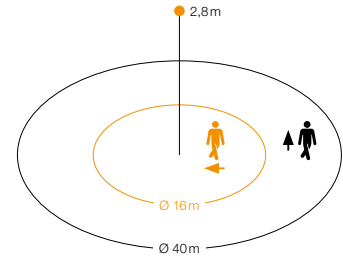

IS 3360 detection zone
Possible mounting height: 2.5 - 4 m
Orange: radial
Black: tangential