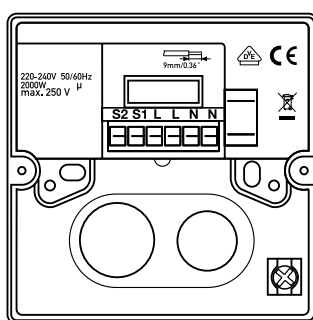

PF

Switching a floating relay

Power supply

220-240 V, 50 / 60 Hz

Output

non SELV, max. 10 A, 240 V AC/24 V DC,
min. 100 mA, 12 V AC/DC

800 A / 200 µs

Incandescent/halogen lamp load	2000 W
Fluorescent-lamp electronic ballasts	1500 W
Fluorescent lamps, uncorrected	1000 VA
Fluorescent lamps, series-corrected	400 VA
Fluorescent lamps, parallel-corrected	400 VA
Low-voltage halogen lamps	2000 VA
LED < 2 W	100 W
2 W < LED < 8 W	100 W
LED > 8 W	600 W
Capacitive load	176 µF

Time setting

5 s - 15 min + pulse mode (approx. 2 s)

Surface-mounted

Concealed

Master

KNX

Digital bus interface for controlling 2 lighting channels and HVAC

Power supply