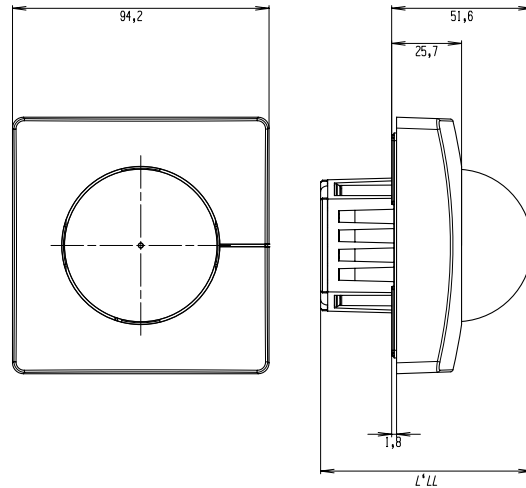

Surface-mounted

Concealed

3000-Series designs

IS 3180 / IS 3360 / IS 3360 MX Highbay / IS 345 / IS 345 MX Highbay

Surface-mounted installation, square

Concealed installation, square

HF 3360

Surface-mounted installation, square

Concealed installation, square

Light Sensor Dual

Surface-mounted installation, square

Concealed installation, square