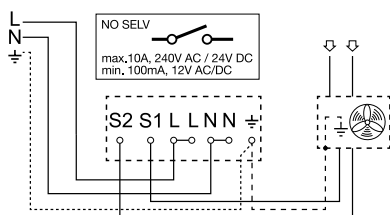

Time setting

5 s - 15 min + pulse mode (approx. 2 s)

Surface-mounted

Concealed

Master

KNX

Digital bus interface for controlling 2 lighting channels and HVAC

Power supply

Via KNX bus voltage

Settings

Via ETS software, remote control or BUS

Functions

Light output 2x, constant-lighting control 2x, basic light level function, absence, presence output, HVAC output, photo-cell controller, light level, sabotage, logic gate