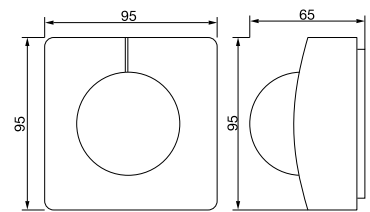

You will find information on the interfaces from page 52 onwards.

Type	Motion detector
Sensor type	Passive infrared
Where to use	Indoors and outdoors
Installation	Ceiling
Mounting height	2.5 - 4 m
Recommended mounting height	2.8 m
Angle of coverage	360° with 180° angle of aperture
Capability of masking out individual segments	Yes
Reach	max. Ø 40m tangential (1257 m²), temperature-stabilised
.....	+ precision adjustment using shrouds
Sensor system	11 detection levels, 1416 switching zones
Twilight setting	2 - 1000lx
Teach function for twilight setting	Yes
Manual override	Selectable, 4 h
IP rating	Concealed: IP20 / surface-mounted: IP54
Temperature range	-20 to +50°C

Optional accessories

EAN black trim, surface-mounted, square	4007841 056711
EAN black trim, concealed, square	4007841 056728
EAN black trim, surface-mounted, round	4007841 056735
EAN black trim, concealed, round	4007841 056742
EAN User remote control RC5	4007841 592806
EAN Service remote control RC8	4007841 559410
EAN Remote control Smart Remote	4007841 009151
EAN Ceiling box Ø68 mm	4007841 052812

Refer to the 'Accessories' section for further information.

Surface-mounted, square
For further designs, see page 56