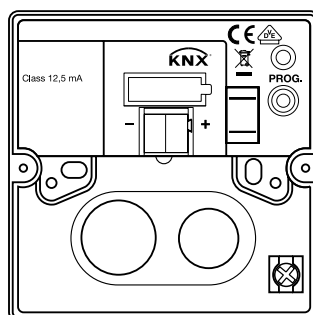

Surface-mounted