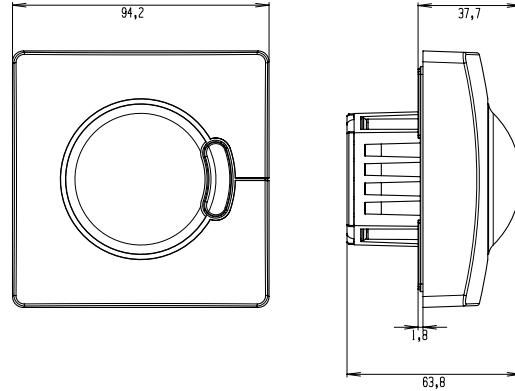

Surface-mounted

Concealed

3000-Series designs

IS 3180 / IS 3360 / IS 3360 MX Highbay / IS 345 / IS 345 MX Highbay

Surface-mounted installation, square

Concealed installation, square

HF 3360

Surface-mounted installation, square

Concealed installation, square

Light Sensor Dual

Surface-mounted installation, square

Concealed installation, square