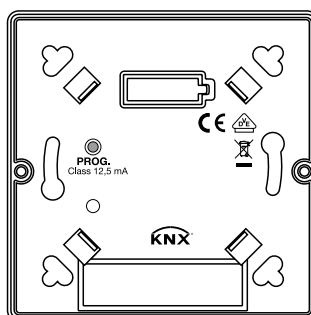

PF

Switching a floating relay

Power supply

220-240 V, 50 / 60 Hz

Output

non SELV, max. 10 A, 240 V AC/24 V DC,
min. 100 mA, 12 V AC/DC

800 A / 200 µs

Incandescent/halogen lamp load	2000 W
Fluorescent-lamp electronic ballasts	1500 W
Fluorescent lamps, uncorrected	1000 VA
Fluorescent lamps, series-corrected	400 VA
Fluorescent lamps, parallel-corrected	400 VA
Low-voltage halogen lamps	2000 VA
LED < 2 W	100 W
2 W < LED < 8 W	100 W
LED > 8 W	600 W
Capacitive load	176 µF

Time setting

5 s - 15 min + pulse mode (approx. 2 s)

Master

KNX

Digital bus interface for controlling 2 lighting channels and HVAC

Power supply

Via KNX bus voltage

Settings

Via ETS software, remote control or BUS

Functions

Light output 2x, constant-lighting control 2x, basic light level function, absence, presence output, HVAC output, photo-cell controller, light level, sabotage, logic gate

Concealed