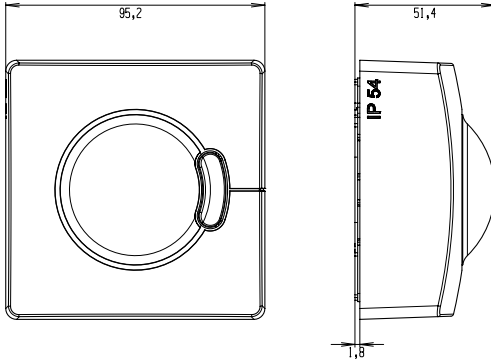

Surface-mounted

Concealed

3000-Series designs

IS 3180 / IS 3360 / IS 3360 MX Highbay / IS 345 / IS 345 MX Highbay

Surface-mounted installation, square

Concealed installation, square

HF 3360

Surface-mounted installation, square

Concealed installation, square

Light Sensor Dual

Surface-mounted installation, square

Concealed installation, square