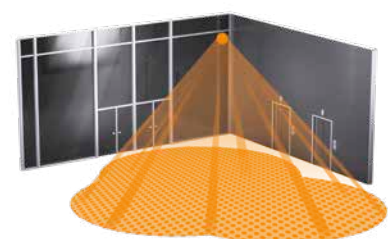

infrared
sensor 360°

max. 20m

2000w
max.

LiveLink

IP54/IP20

2,5 - 4m

2 - 1000 lux

5sec - 15min

TEACH
mode

energy
saving

5 JAHRE
GARANTIE

manufacturer's
warranty