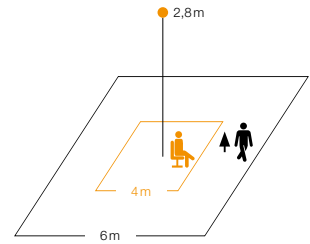

Type	Presence detector
Dimensions (ØxH)	Ø43.1 x 75.4 mm
Cable grip	Ø32.6 (33.5) x 100 mm
Power supply	220-240 V, 50 / 60 Hz
Sensor type	Passive infrared
Where to use	Indoors
Installation	Ceiling
Mounting height	2-5 m
Recommended mounting height	2.8 m
Square detection zone, presence	max. 4 x 4 m (16 m ²)
Square detection zone, radial	max. 4 x 4 m (16 m ²)
Square detection zone, tangential	max. 6 x 6 m (36 m ²)
Parallel-connected configurations	Master/master, master/slave
User-friendly setting	Teach-In (with optional remote control RC8)
Twilight setting	2-1000 lx, ∞/daylight
IQ mode	Yes
IP rating	IP65
Temperature range	-25 to +55°C
Enclosure	UV-resistant plastic (casing), HDPE (lens)