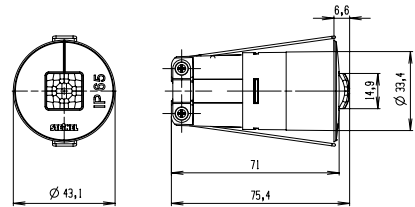

IR Quattro MICRO

Small, precise and effective.

Required by planners and architects, made by STEINEL.

The IR Quattro MICRO fulfills many wishes. Its small size and the low profile design make it perfect for applications where installations mustn't be allowed to interfere with the look of a ceiling. The size of the micro-precision lens is just 15 x 15 mm. Yet despite this size, its performance is nothing short of stunning. The 360° infrared presence detector covers 36 m². And with IP65 classification, you can install it in rooms exposed to moisture.

Type	Presence detector
Dimensions (ØxH)	Ø43.1 x 75.4 mm
Cable grip	Ø32.6 (33.5) x 100 mm
Power supply	220-240 V, 50 / 60 Hz
Sensor type	Passive infrared
Where to use	Indoors
Installation	Ceiling
Mounting height	2-5 m
Recommended mounting height	2.8 m
Square detection zone, presence	max. 4 x 4 m (16 m ²)
Square detection zone, radial	max. 4 x 4 m (16 m ²)
Square detection zone, tangential	max. 6 x 6 m (36 m ²)
Parallel-connected configurations	Master/master, master/slave
User-friendly setting	Teach-In (with optional remote control RC8)
Twilight setting	2-1000 lx, ∞/daylight
IQ mode	Yes
IP rating	IP65
Temperature range	-25 to +55°C
Enclosure	UV-resistant plastic (casing), HDPE (lens)

IR Quattro MICRO detection zone
Possible mounting height: 2-5 m
Orange: presence and radial
Black: tangential

Wiring diagrams from page 142

Optional accessories

EAN User remote control RC5	4007841 592806
EAN Service remote control RC8	4007841 559410
EAN Remote control Smart Remote	4007841 009151