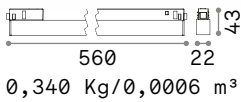

Ego Wide

LED SMD SAMSUNG

Power	Beam	Lumen	CCT	Control	Finish	Code	€
7 W	110°	600 lm	3000 K	On-Off	White	283029	75 <i>new</i>
					Black	257709	75
				DALI	White	286501	125 <i>new</i>
					Black	286495	125 <i>new</i>