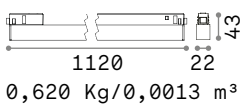

LED SMD SAMSUNG

Power	Beam	Lumen	CCT	Control	Finish	Code	€
26 W	110°	2400 lm	3000 K	On-Off	White	283043	150 <i>new</i>
					Black	257730	150
				DALI	White	286549	190 <i>new</i>
					Black	286532	190 <i>new</i>