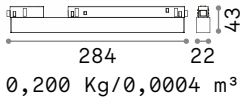

Ego Wide

LED SMD SAMSUNG

Power	Beam	Lumen	CCT	Control	Finish	Code	€
7 W	110°	600 lm	3000 K	On-Off	White	283029	75 <i>new</i>
					Black	257709	75
				DALI	White	286501	125 <i>new</i>
					Black	286495	125 <i>new</i>