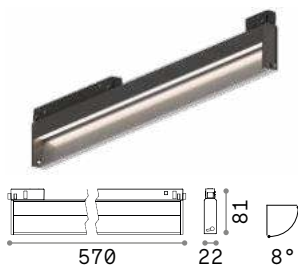

0,560 Kg/0,0012 m³

LED SMD SAMSUNG

Power	Beam	Lumen	CCT	Control	Finish	Code	€
13 W	-	1300 lm	3000 K	On-Off	White	283012	120 <i>new</i>
					Black	257822	120
				DALI	White	286488	165 <i>new</i>
					Black	286471	165 <i>new</i>

Light beam: ACCENT

Light beam: ASYMMETRICAL

m	lx	øm
1	2877	0,51
2	719	1,00
3	320	1,50
4	180	2,10
5	115	2,60

CRI≥90 12W 30° 1000lm 3000K

CRI≥90 13W 1300lm 3000K