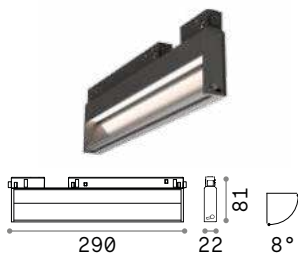

Ego ^{new}

Linear system composed of extruded aluminum profile and lighting elements with magnetic fixing and mechanical safety lock. The system is available in black, white or satin brass color for ceiling, suspended or recessed installation. The profile section is 26 mm wide and 27 mm or 52 mm high. Available in two lengths: 1000 mm and 2000 mm. Possibility of assembly with different source modules which can be combined following the desired disposition and can be modified when needed: TRACK SINGLE or DOUBLE modules for a spot illumination, ACCENT module with glare control (UGR < 19), PENDANT TUBE module for a localized illumination and WIDE and WALL WASHER modules for a diffused and uniform illumination. Integrated LED with color temperature of 3000k and CRI 90; IP20 protection, insulation class III, 48 Vdc power source,; LED useful life 50.000 h L70B5. The system is also available with DALI dimmable version. Ideal for lighting small and in large environments where great flexibility and color rendering is required, such as MUSEUMS, COMMERCIAL, RESIDENTIAL and RETAIL spaces.

PRO High-tech product with high quality materials, intended for professional use.

UGR Product with UGR <19 (Accent, Pendant).

Source	LED COB / SMD
Driver included	No
Drivers available	On/Off
Control	On/Off / DALI
MacAdam	SDCM 3
CCT	3000K
CRI	≥90
UGR	<19 (Accent, Pendant)
LED life	50.000h
Insulation class	III
IP	20
Material	Aluminum
Warranty	5 years

Ego Pendant and Wall Washer

0,540 Kg/0,0038 m³

LED COB CITIZEN UGR <19

Power	Beam	Lumen	CCT	Control	Finish	Code	€
12 W	30°	1000 lm	3000 K	On-Off	White	282879	145 <i>new</i>
					Black	257747	145
				DALI	White	286327	185 <i>new</i>
					Black	286310	185 <i>new</i>

0,320 Kg/0,0026 m³

LED SMD SAMSUNG

Power	Beam	Lumen	CCT	Control	Finish	Code	€
7 W	-	650 lm	3000 K	On-Off	White	283005	90 <i>new</i>
					Black	257815	90
				DALI	White	286464	140 <i>new</i>
					Black	286457	140 <i>new</i>