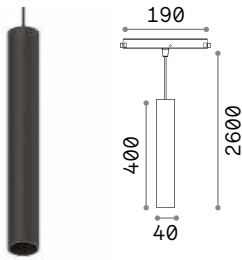

Ego ^{new}

Linear system composed of extruded aluminum profile and lighting elements with magnetic fixing and mechanical safety lock. The system is available in black, white or satin brass color for ceiling, suspended or recessed installation. The profile section is 26 mm wide and 27 mm or 52 mm high. Available in two lengths: 1000 mm and 2000 mm. Possibility of assembly with different source modules which can be combined following the desired disposition and can be modified when needed: TRACK SINGLE or DOUBLE modules for a spot illumination, ACCENT module with glare control (UGR < 19), PENDANT TUBE module for a localized illumination and WIDE and WALL WASHER modules for a diffused and uniform illumination. Integrated LED with color temperature of 3000k and CRI 90; IP20 protection, insulation class III, 48 Vdc power source,; LED useful life 50.000 h L70B5. The system is also available with DALI dimmable version. Ideal for lighting small and in large environments where great flexibility and color rendering is required, such as MUSEUMS, COMMERCIAL, RESIDENTIAL and RETAIL spaces.

Ego Pendant and Wall Washer

0,540 Kg/0,0038 m³

LED COB CITIZEN UGR <19

Power	Beam	Lumen	CCT	Control	Finish	Code	€
12 W	30°	1000 lm	3000 K	On-Off	White	282879	145 <i>new</i>
					Black	257747	145
				DALI	White	286327	185 <i>new</i>
					Black	286310	185 <i>new</i>

0,320 Kg/0,0026 m³

LED SMD SAMSUNG

Power	Beam	Lumen	CCT	Control	Finish	Code	€
7 W	-	650 lm	3000 K	On-Off	White	283005	90 <i>new</i>
					Black	257815	90
				DALI	White	286464	140 <i>new</i>
					Black	286457	140 <i>new</i>

Light beam: ACCENT

Light beam: ASYMMETRICAL

m	lx	øm
1	2877	0,51
2	719	1,00
3	320	1,50
4	180	2,10
5	115	2,60

CRI≥90 12W 30° 1000lm 3000K

CRI≥90 13W 1300lm 3000K