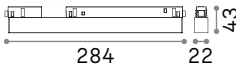

0,210 Kg/0,0019 m³

LED SMD OSRAM UGR <19

Power	Beam	Lumen	CCT	Control	Finish		Code	€
13 W	35°	1500 lm	3000 K	On-Off	White		282640	145 <i>new</i>
					Black		257686	145
				DALI	White		286082	190 <i>new</i>
					Black		286075	190 <i>new</i>