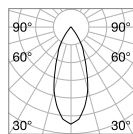

# Game Square

75 x 75 mm  
0,270 Kg/0,0011 m<sup>3</sup>

**LED COB CREE** Driver ON/OFF included - CRI ≥80

Power	Beam	Lumen	CCT	Finish		Code	€
11W	36°	830 lm	2700 K	White	+ □	285443	41 <i>new</i>
		1000 lm	3000 K	White	+ □	192376	41
				Black	+ ■	192352	41

75 x 75 mm  
0,270 Kg/0,0011 m<sup>3</sup>

**LED COB CREE** Driver ON/OFF included - CRI ≥80

Power	Beam	Lumen	CCT	Finish		Code	€
11W	36°	830 lm	2700 K	Black	■ + ■	285436	41 <i>new</i>
		1000 lm	3000 K	White	■ + □	192406	41
				Black	■ + ■	192383	41

**DIMMABLE DRIVER\*** Optional

	Power	Output	Measure (LxHxW)	Code	€
1-10V	12 W	250 mA	150 x 43 x 29 mm	217253	35
DALI	11 W	250 mA	135 x 20 x 30 mm	202396	50

Light beam: ACCENT

CRI ≥90 11W 36° 850lm 3000K