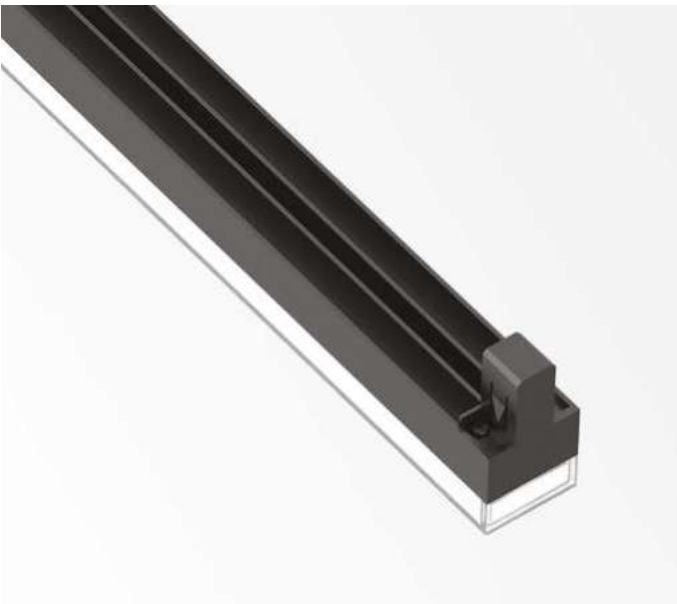

Display ^{new}

Aluminum linear projector suitable for installation on three-phase track (Eutrac standard), available in three different lengths and with powder coating with white or black finish. The integrated power driver is located inside the track to minimize the volume of the visible product. Available models: WIDE with satin PMMA flat and diffusing optics; UGR with microprismatic PMMA diffuser for glare control and ACCENT with black reflectors (UGR <16). Integrated LED sources; available in CCT 3000 K and 4000 K; CRI ≥ 80; LED useful life 50,000 h L70B50; tool-free assembly and disassembly. Suitable for lighting OFFICES, COMMERCIAL spaces and EXHIBITION areas, it is ideal combined with other track spotlights with focused light.

Light beam: WIDE

m	lx	øm
1	473	5,20
2	118	6,50
3	53	9,70
4	30	13,00
5	19	16,00

m	lx	øm
1	897	3,10
2	224	6,10
3	100	9,20
4	56	12,00
5	36	15,00

CRI≥80 21W 125° 2400lm 3000K

CRI≥80 40W 125° 4300lm 3000K

Display Wide 565 mm