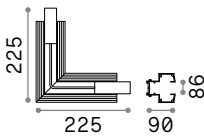

Arca - Recessed

TRACK Kit for profile installation and closing cups included
Maximum length per power source: 25 meters

Length	Weight	Volume	Finish	Code	€
1000 mm	2,90 Kg	0,0269 m ³	Black	222769	165
3000 mm	8,70 Kg	0,0617 m ³	Black	222882	430

BLINDED CORNER RIGHT - LEFT Optional

Weight	Volume	Finish	Code	€
1,12 Kg	0,0090 m ³	Black	283142	125

BLINDED CORNER VERTICAL - HORIZONTAL Optional

Weight	Volume	Finish	Code	€
1,12 Kg	0,0090 m ³	Black	283173	125

LINEAR CONNECTOR

ELECTRIFIED END CAP

Required	Cables Length	Measure (L x H x W)	Code	€
Yes - 1 Kit x connection		100 x 18 x 38 mm	254944	22
Yes - 1 Kit x power source max 210 W	380 mm	86 x 80 x 42 mm	223124	20

BLINDED COVER

Arca - Drivers and cover

DRIVER MEANWELL ON/OFF Required

Power	Output	Class	Measure (LxHxW) mm	Code	€
60 W	48 Vdc	⊕	171x62x37	223155	120
90 W	48 Vdc	⊕	220x68x37	223162	160
150 W	48 Vdc	⊕	228x68x37	223179	180
240 W	48 Vdc	⊕	244x68x39	224275	200