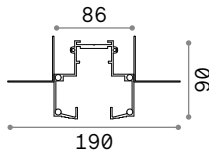

Arca - Recessed

TRACK Kit for profile installation and closing cups included
Maximum length per power source: 25 meters

Length	Weight	Volume	Finish	Code	€
1000 mm	2,90 Kg	0,0269 m ³	Black	222769	165
3000 mm	8,70 Kg	0,0617 m ³	Black	222882	430

BLINDED CORNER RIGHT - LEFT Optional

Weight	Volume	Finish	Code	€
1,12 Kg	0,0090 m ³	Black	283142	125

BLINDED CORNER VERTICAL - HORIZONTAL Optional

Weight	Volume	Finish	Code	€
1,12 Kg	0,0090 m ³	Black	283173	125

LINEAR CONNECTOR

ELECTRIFIED END CAP

Required	Cables Length	Measure (L x H x W)	Code	€
Yes - 1 Kit x connection		100 x 18 x 38 mm	254944	22
Yes - 1 Kit x power source max 210 W	380 mm	86 x 80 x 42 mm	223124	20

BLINDED COVER

Arca - Drivers and cover

DRIVER MEANWELL ON/OFF Required

Power	Output	Class	Measure (LxHxW) mm	Code	€
60 W	48 Vdc	⊕	171x62x37	223155	120
90 W	48 Vdc	⊕	220x68x37	223162	160
150 W	48 Vdc	⊕	228x68x37	223179	180
240 W	48 Vdc	⊕	244x68x39	224275	200