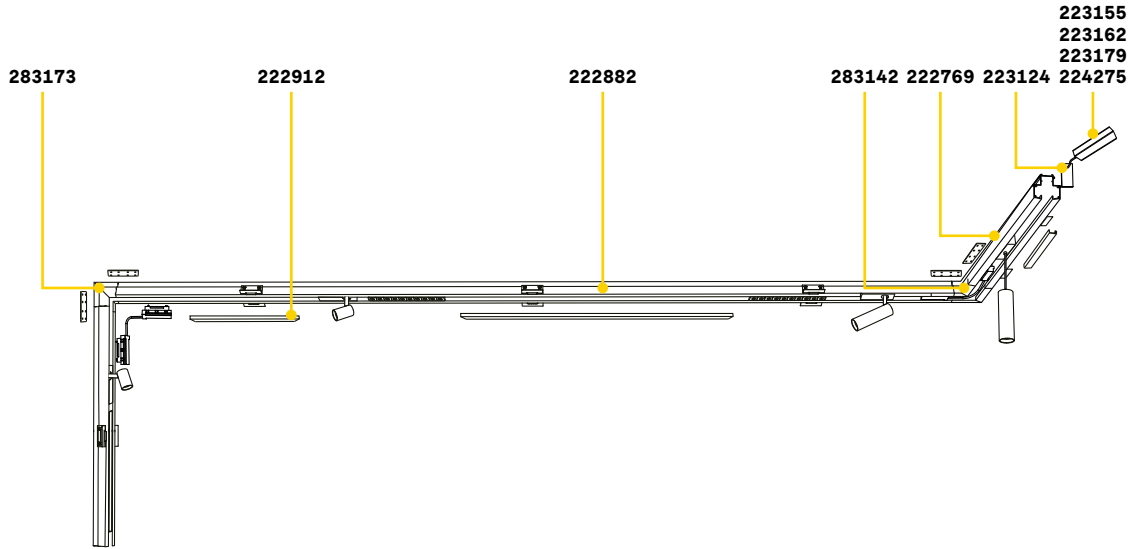

Arca - Recessed

TRACK Kit for profile installation and closing cups included
Maximum length per power source: 25 meters

Length	Weight	Volume	Finish	Code	€
1000 mm	2,90 Kg	0,0269 m ³	Black	222769	165
3000 mm	8,70 Kg	0,0617 m ³	Black	222882	430

BLINDED CORNER RIGHT - LEFT Optional

Weight	Volume	Finish	Code	€
1,12 Kg	0,0090 m ³	Black	283142	125

BLINDED CORNER VERTICAL - HORIZONTAL Optional

Weight	Volume	Finish	Code	€
1,12 Kg	0,0090 m ³	Black	283173	125

LINEAR CONNECTOR

ELECTRIFIED END CAP

Required	Cables Length	Measure (L x H x W)	Code	€
Yes - 1 Kit x connection		100 x 18 x 38 mm	254944	22
Yes - 1 Kit x power source max 210 W	380 mm	86 x 80 x 42 mm	223124	20

BLINDED COVER Optional

Material	Length	Color	Code	€
PC	990 mm	Black	222912	7