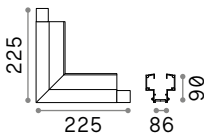

Arca - Recessed

TRACK Kit for profile installation and closing cups included
Maximum length per power source: 25 meters

Length	Weight	Volume	Finish	Code	€
1000 mm	2,90 Kg	0,0269 m ³	Black	222769	165
3000 mm	8,70 Kg	0,0617 m ³	Black	222882	430

BLINDED CORNER RIGHT - LEFT Optional

Weight	Volume	Finish	Code	€
1,12 Kg	0,0090 m ³	Black	283142	125

BLINDED CORNER VERTICAL - HORIZONTAL Optional

Weight	Volume	Finish	Code	€
1,12 Kg	0,0090 m ³	Black	283173	125

LINEAR CONNECTOR

ELECTRIFIED END CAP

Required	Cables Length	Measure (L x H x W)	Code	€
Yes - 1 Kit x connection		100 x 18 x 38 mm	254944	22
Yes - 1 Kit x power source max 210 W	380 mm	86 x 80 x 42 mm	223124	20

BLINDED COVER

Arca - Drivers and cover

DRIVER MEANWELL ON/OFF Required

Power	Output	Class	Measure (LxHxW) mm	Code	€
60 W	48 Vdc	⊕	171x62x37	223155	120
90 W	48 Vdc	⊕	220x68x37	223162	160
150 W	48 Vdc	⊕	228x68x37	223179	180
240 W	48 Vdc	⊕	244x68x39	224275	200