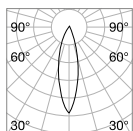

m	lx	øm
1	508	0,46
2	127	0,92
3	56	1,40
4	32	2,80
5	20	2,30