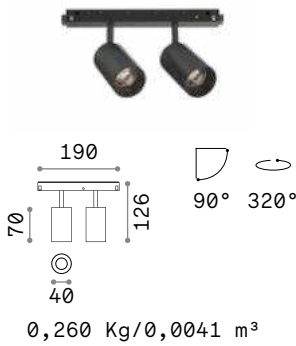

LED COB CITIZEN

Power	Beam	Lumen	CCT	Control	Finish	Code	€	
16 W	30°	1500 lm	3000 K	On-Off	White	282954	140 new	
					Black	257648	140	
					Satin Brass	282015	150 new	
					DALI	White	286365	180 new
						Black	286358	180 new