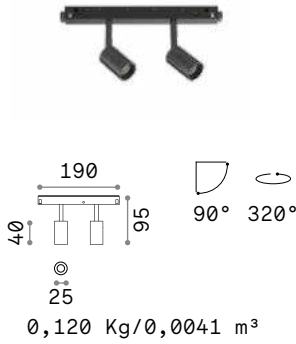

Ego Track Double

LED SMD OSRAM

Power	Beam	Lumen	CCT	Control	Finish	Code	€	
5 W	30°	450 lm	3000 K	On-Off	White	282947	105 new	
					Black	257624	105	
					Satin Brass	282008	115 new	
					DALI	White	286341	145 new
						Black	286334	145 new