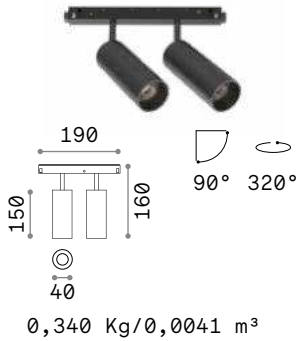

LED COB CITIZEN

Power	Beam	Lumen	CCT	Control	Finish	Code	€	
24 W	30°	2200 lm	3000 K	On-Off	White	282961	145 new	
					Black	257662	145	
					Satin Brass	282022	160 new	
					DALI	White	286389	190 new
						Black	286372	190 new

FILTER HONEYCOMB

Model	Required	Code	€
Ego 5 W	No	260853	4
Ego 16 W	No	260860	4
Ego 24 W	No	260860	4

Light beam: ACCENT

m	lx	øm
1	508	0,46
2	127	0,92
3	56	1,40
4	32	2,80
5	20	2,30

CRI≥90 5W 30° 450lm 3000K

m	lx	øm
1	2451	0,49
2	613	1,98
3	272	1,50
4	153	2,00
5	98	2,50

CRI≥90 16W 30° 1500lm 3000K

m	lx	øm
1	3051	0,51
2	763	1,00
3	339	1,50
4	191	2,10
5	122	2,60

CRI≥90 24W 30° 2200lm 3000K