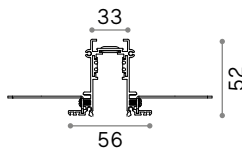

Ego - Recessed

TRACK Kit for assembly profile included
Maximum length per power source: 25 meters

Length	Weight	Volume	Finish	Code	€
1000 mm	1,13 Kg	0,0039 m ³	White	282923	65 <small>new</small>
			Black	258171	65
2000 mm	2,26 Kg	0,0078 m ³	White	282930	135 <small>new</small>
			Black	266183	135

CONNECTOR HORIZONTAL Optional

Weight	Volume	Control	Finish	Code	€
0,13 Kg	0,0015 m ³	On-Off	White	282787	65 <small>new</small>
			Black	258232	65
		DALI	White	286204	80 <small>new</small>
			Black	286167	80 <small>new</small>

CONNECTOR VERTICAL 90° Optional

Weight	Volume	Control	Finish	Code	€
0,10 Kg	0,0015 m ³	On-Off	White	282794	65 <small>new</small>
			Black	258249	65
		DALI	White	286181	80 <small>new</small>
			Black	286174	80 <small>new</small>

CONNECTOR VERTICAL 270° Optional

Weight	Volume	Control	Finish	Code	€
0,14 Kg	0,0015 m ³	On-Off	White	282800	65 <small>new</small>
			Black	259413	65
		DALI	White	286150	80 <small>new</small>
			Black	286198	80 <small>new</small>