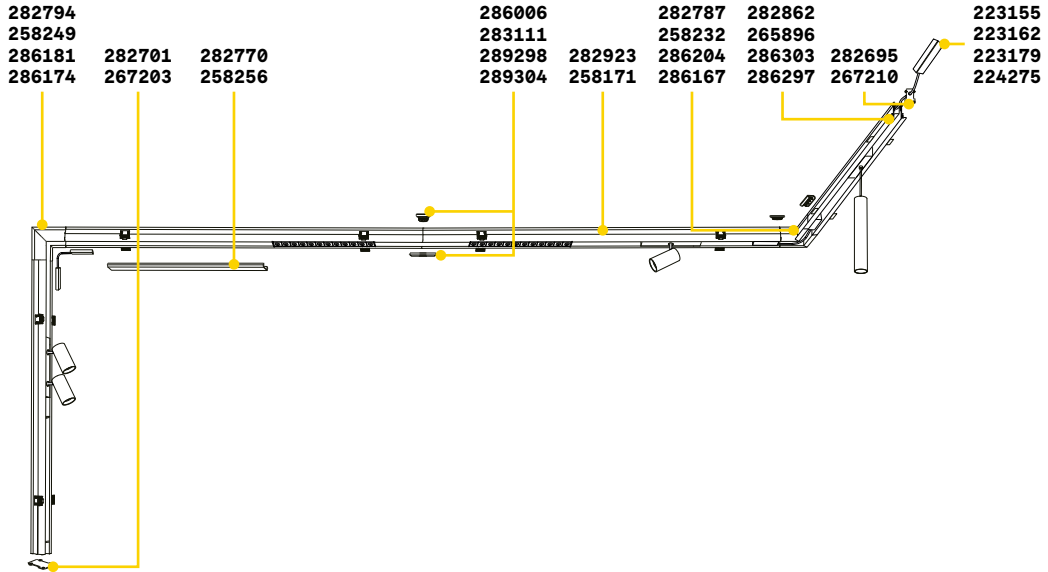

Ego - Recessed

TRACK Kit for assembly profile included
Maximum length per power source: 25 meters

Length	Weight	Volume	Finish	Code	€
1000 mm	1,13 Kg	0,0039 m ³	White	282923	65 <small>new</small>
			Black	258171	65
2000 mm	2,26 Kg	0,0078 m ³	White	282930	135 <small>new</small>
			Black	266183	135

CONNECTOR HORIZONTAL Optional

Weight	Volume	Control	Finish	Code	€
0,13 Kg	0,0015 m ³	On-Off	White	282787	65 <small>new</small>
			Black	258232	65
		DALI	White	286204	80 <small>new</small>
			Black	286167	80 <small>new</small>

CONNECTOR VERTICAL 90° Optional

Weight	Volume	Control	Finish	Code	€
0,10 Kg	0,0015 m ³	On-Off	White	282794	65 <small>new</small>
			Black	258249	65
		DALI	White	286181	80 <small>new</small>
			Black	286174	80 <small>new</small>

CONNECTOR VERTICAL 270° Optional

Weight	Volume	Control	Finish	Code	€
0,14 Kg	0,0015 m ³	On-Off	White	282800	65 <small>new</small>
			Black	259413	65
		DALI	White	286150	80 <small>new</small>
			Black	286198	80 <small>new</small>