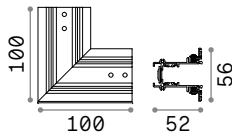

Ego - Recessed

TRACK Kit for assembly profile included
Maximum length per power source: 25 meters

Length	Weight	Volume	Finish	Code	€
1000 mm	1,13 Kg	0,0039 m ³	White	282923	65 <small>new</small>
			Black	258171	65
2000 mm	2,26 Kg	0,0078 m ³	White	282930	135 <small>new</small>
			Black	266183	135

CONNECTOR HORIZONTAL Optional

Weight	Volume	Control	Finish	Code	€
0,13 Kg	0,0015 m ³	On-Off	White	282787	65 <small>new</small>
			Black	258232	65
		DALI	White	286204	80 <small>new</small>
			Black	286167	80 <small>new</small>

CONNECTOR VERTICAL 90° Optional

Weight	Volume	Control	Finish	Code	€
0,10 Kg	0,0015 m ³	On-Off	White	282794	65 <small>new</small>
			Black	258249	65
		DALI	White	286181	80 <small>new</small>
			Black	286174	80 <small>new</small>

CONNECTOR VERTICAL 270° Optional

Weight	Volume	Control	Finish	Code	€
0,14 Kg	0,0015 m ³	On-Off	White	282800	65 <small>new</small>
			Black	259413	65
		DALI	White	286150	80 <small>new</small>
			Black	286198	80 <small>new</small>