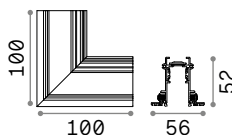

Ego - Recessed

TRACK Kit for assembly profile included
Maximum length per power source: 25 meters

Length	Weight	Volume	Finish	Code	€
1000 mm	1,13 Kg	0,0039 m ³	White	282923	65 <small>new</small>
			Black	258171	65
2000 mm	2,26 Kg	0,0078 m ³	White	282930	135 <small>new</small>
			Black	266183	135

CONNECTOR HORIZONTAL Optional

Weight	Volume	Control	Finish	Code	€
0,13 Kg	0,0015 m ³	On-Off	White	282787	65 <small>new</small>
			Black	258232	65
		DALI	White	286204	80 <small>new</small>
			Black	286167	80 <small>new</small>

CONNECTOR VERTICAL 90° Optional

Weight	Volume	Control	Finish	Code	€
0,10 Kg	0,0015 m ³	On-Off	White	282794	65 <small>new</small>
			Black	258249	65
		DALI	White	286181	80 <small>new</small>
			Black	286174	80 <small>new</small>

CONNECTOR VERTICAL 270° Optional

Weight	Volume	Control	Finish	Code	€
0,14 Kg	0,0015 m ³	On-Off	White	282800	65 <small>new</small>
			Black	259413	65
		DALI	White	286150	80 <small>new</small>
			Black	286198	80 <small>new</small>