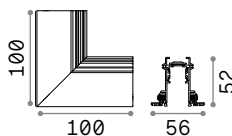

Ego - Recessed

TRACK Kit for assembly profile included
Maximum length per power source: 25 meters

Length	Weight	Volume	Finish	Code	€
1000 mm	1,13 Kg	0,0039 m ³	White	282923	65 <small>new</small>
			Black	258171	65
2000 mm	2,26 Kg	0,0078 m ³	White	282930	135 <small>new</small>
			Black	266183	135

CONNECTOR HORIZONTAL Optional

Weight	Volume	Control	Finish	Code	€
0,13 Kg	0,0015 m ³	On-Off	White	282787	65 <small>new</small>
			Black	258232	65
		DALI	White	286204	80 <small>new</small>
			Black	286167	80 <small>new</small>

CONNECTOR VERTICAL 90° Optional

Weight	Volume	Control	Finish	Code	€
0,10 Kg	0,0015 m ³	On-Off	White	282794	65 <small>new</small>
			Black	258249	65
		DALI	White	286181	80 <small>new</small>
			Black	286174	80 <small>new</small>