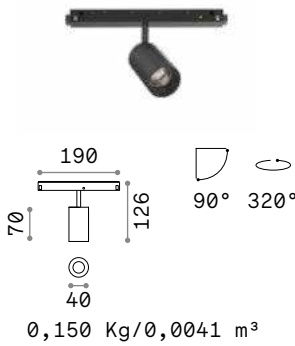

LED COB CITIZEN

Power	Beam	Lumen	CCT	Control	Finish	Code	€	
8 W	30°	750 lm	3000 K	On-Off	White	282985	95 new	
					Black	257631	95	
					Satin Brass	282046	100 new	
					DALI	White	286426	140 new
						Black	286419	140 new