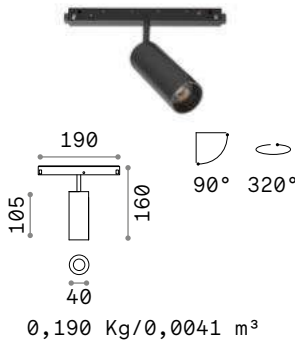

LED COB CITIZEN

Power	Beam	Lumen	CCT	Control	Finish	Code	€	
12 W	30°	1000 lm	3000 K	On-Off	White	282992	100 new	
					Black	257655	100	
					Satin Brass	282053	105 new	
					DALI	White	286440	145 new
						Black	286433	145 new

FILTER HONEYCOMB

Model	Required	Code	€
Ego 3W	No	260853	4
Ego 8W	No	260860	4
Ego 12W	No	260860	4

Light beam: ACCENT

m	lx	øm
1	537	0,46
2	134	0,92
3	60	1,40
4	34	1,80
5	21	2,30

m	lx	øm
1	2393	0,49
2	598	0,98
3	266	1,50
4	150	2,00
5	96	2,50

m	lx	øm
1	2877	0,51
2	719	1,00
3	320	1,50
4	180	2,10
5	115	2,60