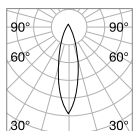

CRI≥90 3W 30° 230lm 3000K

m	lx	øm
1	537	0,46
2	134	0,92
3	60	1,40
4	34	1,80
5	21	2,30