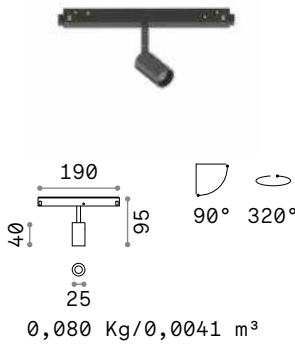

Ego Track Single

LED SMD OSRAM

Power	Beam	Lumen	CCT	Control	Finish	Code	€	
3 W	30°	230 lm	3000 K	On-Off	White	282978	75 new	
					Black	257617	75	
					Satin Brass	282039	85 new	
					DALI	White	286402	125 new
						Black	286396	125 new