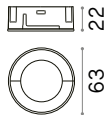

ROUND - REFLECTOR Required

Finish	Code	€
White	279633	5 <i>new</i>
Black	279640	5 <i>new</i>

0,020 Kg/0,0001 m³