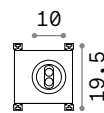

1,460 Kg / 0,0129 m³
LED 5,5W / 430 Lm

€ 175

new 277004 ■ Steel new

LED LED source 3000 K, 50.000 h life.