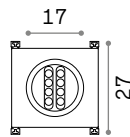

Taurus new

Multi-orientable recessed spot for floor, wall or false ceiling installation. Die-cast aluminum body, stainless steel ring 316L, clear glass diffuser. Integrated LED light source, versions available with 1, 2 or 3 LED modules singularly orientable of +/- 30° by using an external pivot which allows to expand, tighten or position the overall light beam. Walkable, protection degree IP67, resistance to impact IK09/IK10, 3000K color temperature.

4,400 Kg / 0,0242 m³
LED 20W / 1950 Lm

€ 435

277035 ■ Steel

3,250 Kg / 0,0133 m³
LED 13,5W / 1300 Lm

€ 335

new 277028 ■ Steel

1,980 Kg / 0,0071 m³
LED 10W / 860 Lm

€ 275