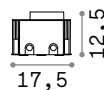

1,460 Kg / 0,0129 m³
LED 5,5W / 430 Lm

€ 175

new 277004 ■ Steel new

LED LED source 3000 K, 50.000 h life.