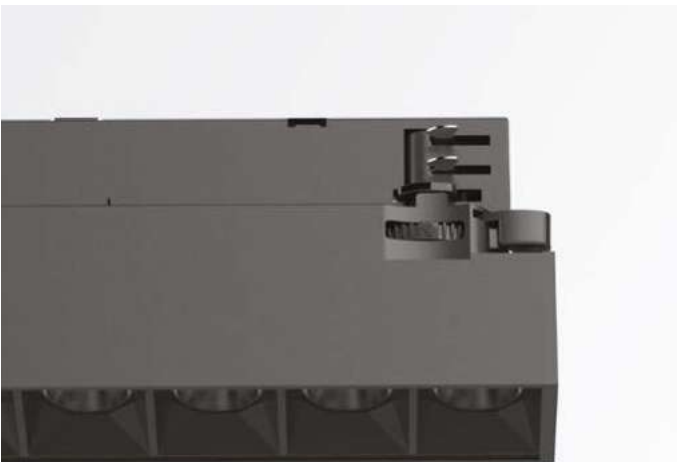

Display Accent 535 mm