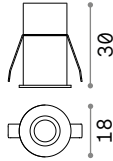

One new

Source	LED SMD	LED life	30.000 h
Power	2W / 3W	Insulation class	II
Driver included	On/Off	IP	20
Drivers available	No	Material	Aluminum
CCT	3000 K	Warranty	5 years
CRI	≥95		

⌀ 17 mm

0,050 Kg/0,0001 m³

LED SMD Driver ON/OFF included*

Power	Beam	Lumen	CCT	Finish	Code	€
2W	25°	130 lm	3000 K	White	274768	28 new