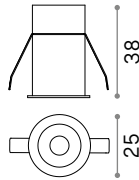

LED SMD Driver ON/OFF included\*

Power	Beam	Lumen	CCT	Finish	Code	€
2W	25°	130 lm	3000 K	White	274768	28 <span style="color: red;">new</span>

⌀ 25 mm

0,070 Kg/0,0001 m<sup>3</sup>

LED SMD Driver ON/OFF included\*

Power	Beam	Lumen	CCT	Finish	Code	€
2W	30°	130 lm	3000 K	White	274775	32 <span style="color: red;">new</span>

⌀ 35 mm

0,100 Kg/0,0003 m<sup>3</sup>

LED SMD Driver ON/OFF included\*

Power	Beam	Lumen	CCT	Finish	Code	€
3W	25°	270 lm	3000 K	White	274782	36 <span style="color: red;">new</span>

Light beam: SPOT

m	lx	øm
1	372	0,40
2	93	0,81
3	41	1,20
4	23	1,60
5	15	2,00

CRI≥95 2W 25° 651m 3000K

Light beam: SPOT

m	lx	øm
1	307	0,53
2	77	1,10
3	34	1,60
4	19	2,10
5	12	2,70

CRI≥95 2W 30° 701m 3000K

Light beam: SPOT

m	lx	øm
1	866	0,40
2	216	0,80
3	96	1,20
4	54	1,60
5	35	2,00

CRI≥95 3W 25° 651m 3000K

\* Measure L 38,3 x H 16,5 x W 19,3 mm