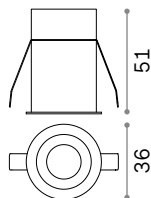

LED SMD Driver ON/OFF included\*

Power	Beam	Lumen	CCT	Finish	Code	€
2W	25°	130 lm	3000 K	White	274768	28 <span style="color: red;">new</span>

⌀ 25 mm

0,070 Kg/0,0001 m<sup>3</sup>

LED SMD Driver ON/OFF included\*

Power	Beam	Lumen	CCT	Finish	Code	€
2W	30°	130 lm	3000 K	White	274775	32 <span style="color: red;">new</span>

⌀ 35 mm

0,100 Kg/0,0003 m<sup>3</sup>

LED SMD Driver ON/OFF included\*

Power	Beam	Lumen	CCT	Finish	Code	€
3W	25°	270 lm	3000 K	White	274782	36 <span style="color: red;">new</span>

Light beam: SPOT

m	lx	øm
1	372	0,40
2	93	0,81
3	41	1,20
4	23	1,60
5	15	2,00

CRI≥95 2W 25° 651m 3000K

Light beam: SPOT

m	lx	øm
1	307	0,53
2	77	1,10
3	34	1,60
4	19	2,10
5	12	2,70

CRI≥95 2W 30° 701m 3000K

Light beam: SPOT

m	lx	øm
1	866	0,40
2	216	0,80
3	96	1,20
4	54	1,60
5	35	2,00

CRI≥95 3W 25° 651m 3000K

\* Measure L 38,3 x H 16,5 x W 19,3 mm