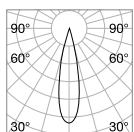

LED SMD Driver ON/OFF included\*

Power	Beam	Lumen	CCT	Finish	Code	€
2W	25°	130 lm	3000 K	White	274768	28 <span style="color: red;">new</span>

⌀ 25 mm

0,070 Kg/0,0001 m<sup>3</sup>

LED SMD Driver ON/OFF included\*

Power	Beam	Lumen	CCT	Finish	Code	€
2W	30°	130 lm	3000 K	White	274775	32 <span style="color: red;">new</span>

⌀ 35 mm

0,100 Kg/0,0003 m<sup>3</sup>

LED SMD Driver ON/OFF included\*

Power	Beam	Lumen	CCT	Finish	Code	€
3W	25°	270 lm	3000 K	White	274782	36 <span style="color: red;">new</span>

Light beam: SPOT

m	lx	øm
1	372	0,40
2	93	0,81
3	41	1,20
4	23	1,60
5	15	2,00

CRI≥95 2W 25° 651m 3000K

Light beam: SPOT

m	lx	øm
1	307	0,53
2	77	1,10
3	34	1,60
4	19	2,10
5	12	2,70

CRI≥95 2W 30° 701m 3000K

Light beam: SPOT

m	lx	øm
1	866	0,40
2	216	0,80
3	96	1,20
4	54	1,60
5	35	2,00

CRI≥95 3W 25° 651m 3000K

\* Measure L 38,3 x H 16,5 x W 19,3 mm