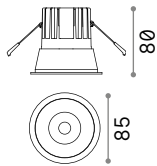

Game Round

⌀ 74 mm
0,280 Kg/0,0011 m³

LED COB CREE Driver ON/OFF included - CRI ≥80

Power	Beam	Lumen	CCT	Finish		Code	€
11W	36°	830 lm	2700 K	White	+	285429	41 <i>new</i>
			3000 K	Silver	+	192284	41
		1000 lm	White	+	192291	41	
			Black	+	192277	41	
			Gold	+	192307	41	
			4000 K	White	+	267975	41

⌀ 74 mm
0,280 Kg/0,0011 m³

LED COB CREE Driver ON/OFF included - CRI ≥80

Power	Beam	Lumen	CCT	Finish		Code	€
11W	36°	830 lm	2700 K	Black	+	285412	41 <i>new</i>
			3000 K	Silver	+	192321	41
		1000 lm	White	+	192338	41	
			Black	+	192314	41	
			Gold	+	192345	41	
			4000 K	Black	+	267968	41

DIMMABLE DRIVER* Optional

	Power	Output	Measure (LxHxW)	Code	€
1-10V	12W	250 mA	150 x 43 x 29 mm	217253	35
DALI	11W	250 mA	135 x 20 x 30 mm	202396	50

⌀ 110 mm
0,660 Kg/0,0033 m³

LED COB BRIDGELUX Driver ON/OFF included - CRI ≥90

Power	Beam	Lumen	CCT	Finish		Code	€
20W	24°	2350 lm	3000 K	White	+	273174	80 <i>new</i>
				Black	+	273167	80 <i>new</i>

Light beam: **ACCENT**

Light beam: **SPOT**

m	lx	øm
1	1545	0,69
2	386	1,38
3	171	2,07
4	96	2,77
5	61	3,46