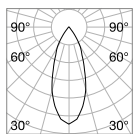

Game Round

⌀ 74 mm
0,280 Kg/0,0011 m³

LED COB CREE Driver ON/OFF included - CRI ≥80

Power	Beam	Lumen	CCT	Finish		Code	€
11W	36°	830 lm	2700 K	White	+	285429	41 <i>new</i>
			3000 K	Silver	+	192284	41
		1000 lm	White	+	192291	41	
			Black	+	192277	41	
			Gold	+	192307	41	
			4000 K	White	+	267975	41

⌀ 74 mm
0,280 Kg/0,0011 m³

LED COB CREE Driver ON/OFF included - CRI ≥80

Power	Beam	Lumen	CCT	Finish		Code	€
11W	36°	830 lm	2700 K	Black	+	285412	41 <i>new</i>
			3000 K	Silver	+	192321	41
		1000 lm	White	+	192338	41	
			Black	+	192314	41	
			Gold	+	192345	41	
			4000 K	Black	+	267968	41

DIMMABLE DRIVER* Optional

	Power	Output	Measure (LxHxW)	Code	€
1-10V	12W	250 mA	150 x 43 x 29 mm	217253	35
DALI	11W	250 mA	135 x 20 x 30 mm	202396	50

⌀ 110 mm
0,660 Kg/0,0033 m³

LED COB BRIDGELUX Driver ON/OFF included - CRI ≥90

Power	Beam	Lumen	CCT	Finish		Code	€
20W	24°	2350 lm	3000 K	White	+	273174	80 <i>new</i>
				Black	+	273167	80 <i>new</i>

Light beam: **ACCENT**

Light beam: **SPOT**

m	lx	øm
1	1545	0,69
2	386	1,38
3	171	2,07
4	96	2,77
5	61	3,46