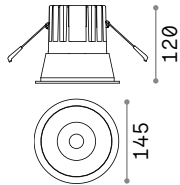

Game Round

⌀ 74 mm
0,280 Kg/0,0011 m³

LED COB CREE Driver ON/OFF included - CRI ≥80

Power	Beam	Lumen	CCT	Finish		Code	€
11W	36°	830 lm	2700 K	White	+	285429	41 <i>new</i>
			3000 K	Silver	+	192284	41
		1000 lm	White	+	192291	41	
			Black	+	192277	41	
			Gold	+	192307	41	
			4000 K	White	+	267975	41

⌀ 74 mm
0,280 Kg/0,0011 m³

LED COB CREE Driver ON/OFF included - CRI ≥80

Power	Beam	Lumen	CCT	Finish		Code	€
11W	36°	830 lm	2700 K	Black	+	285412	41 <i>new</i>
			3000 K	Silver	+	192321	41
		1000 lm	White	+	192338	41	
			Black	+	192314	41	
			Gold	+	192345	41	
			4000 K	Black	+	267968	41

DIMMABLE DRIVER* Optional

	Power	Output	Measure (LxHxW)	Code	€
1-10V	12W	250 mA	150 x 43 x 29 mm	217253	35
DALI	11W	250 mA	135 x 20 x 30 mm	202396	50

⌀ 110 mm
0,660 Kg/0,0033 m³

LED COB BRIDGELUX Driver ON/OFF included - CRI ≥90

Power	Beam	Lumen	CCT	Finish		Code	€
20W	24°	2350 lm	3000 K	White	+	273174	80 <i>new</i>
				Black	+	273167	80 <i>new</i>

Light beam: **ACCENT**

Light beam: **SPOT**

m	lx	øm
1	1545	0,69
2	386	1,38
3	171	2,07
4	96	2,77
5	61	3,46