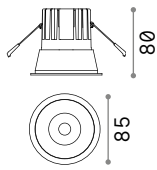

Game Round

⌀ 74 mm
0,280 Kg/0,0011 m³

LED COB CREE Driver ON/OFF included - CRI ≥80

Power	Beam	Lumen	CCT	Finish		Code	€
11W	36°	830 lm	2700 K	White	+	285429	41 <i>new</i>
			3000 K	Silver	+	192284	41
		1000 lm	White	+	192291	41	
			Black	+	192277	41	
			Gold	+	192307	41	
			4000 K	White	+	267975	41

⌀ 74 mm
0,280 Kg/0,0011 m³

LED COB CREE Driver ON/OFF included - CRI ≥80

Power	Beam	Lumen	CCT	Finish		Code	€
11W	36°	830 lm	2700 K	Black	+	285412	41 <i>new</i>
			3000 K	Silver	+	192321	41
		1000 lm	White	+	192338	41	
			Black	+	192314	41	
			Gold	+	192345	41	
			4000 K	Black	+	267968	41

DIMMABLE DRIVER* Optional

	Power	Output	Measure (LxHxW)	Code	€
1-10V	12W	250 mA	150 x 43 x 29 mm	217253	35
DALI	11W	250 mA	135 x 20 x 30 mm	202396	50

⌀ 110 mm
0,660 Kg/0,0033 m³

LED COB BRIDGELUX Driver ON/OFF included - CRI ≥90

Power	Beam	Lumen	CCT	Finish		Code	€
20W	24°	2350 lm	3000 K	White	+	273174	80 <i>new</i>
				Black	+	273167	80 <i>new</i>

Light beam: **ACCENT**

Light beam: **SPOT**

m	lx	øm
1	1545	0,69
2	386	1,38
3	171	2,07
4	96	2,77
5	61	3,46