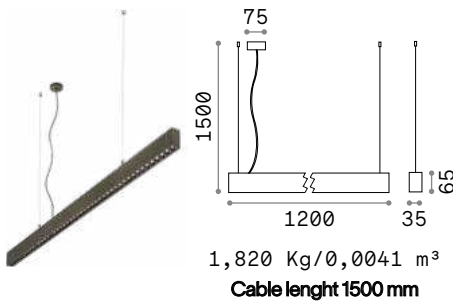

Office

Aluminum linear lamp with direct light for suspended installation. White or black finish available with black reflectors. Integrated LED sources with glare control (UGR < 16); available with 3000 K and 4000 K color temperature; CRI ≥ 80; 30.000 h of life L70B50; protection IP20, insulation class I.

Source	LED SMD	LED life	30.000 h
Power	30W	Insulation class	I
Driver included	On/Off	IP	20
Drivers available	No	Material	Aluminum
CCT	3000 K / 4000 K		
CRI	≥80		
UGR	<16		

UGR Product with UGR <16.

LED SMD Driver ON/OFF included

Power	Beam	Lumen	CCT	Finish	Code	€
30 W	37°	2800 lm	3000 K	White	271194	165
				Black	271187	165
30 W	37°	3100 lm	4000 K	White	271217	165
				Black	271200	165

Light beam: ACCENT

m	lx	øm
1	6008	0,72
2	1502	1,40
3	668	2,20
4	376	2,90
5	240	3,60