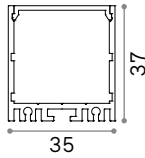

Vision ^{new}

Extruded aluminum profile with anodized and powder coated surface, available in black and white finishes, satin PMMA diffuser. Different lengths bars are available for both the TRIM version, for recessed installation in plasterboard panels or ceilings, and for the TRIMLESS version, for wall and ceiling installation. A kit for suspended installation is available. The linear profiles are available in lengths of 2000 and 3000 mm. They can be assembled according to the desired design and can be sectioned to size. LED strips and drivers must be added to complete the installation: power light sources available with color temperatures of 3000 K and 4000 K, CRI ≥ 90 and IP20 protection index. Highly flexible system, suitable for general lighting in COMMERCIAL environments and in sales areas in the RETAIL sector.

Model	Trim / Trimless
Length	2000 / 3000 mm
Material	Aluminum

Vision Trimless

PROFILE Mounting kit included

Length	Weight	Volume	Finish		Code	€
2000 mm	1,40 Kg	0,0032 m ³	White		270524	50 <i>new</i>
	1,40 Kg	0,0032 m ³	Black		270517	50 <i>new</i>
3000 mm	2,10 Kg	0,0048 m ³	White		270548	70 <i>new</i>
	2,10 Kg	0,0048 m ³	Black		270531	70 <i>new</i>

SUSPENSION KIT

Included	Required	N° Cables	Cables Length	Code	€
No	No - 1Kitx2000 mm	2	3000 mm	270449	6 <i>new</i>
No	No - 1Kitx2000 mm	2	5000 mm	270456	8 <i>new</i>

STRUCTURE CONNECTOR

No	No			270463	3 <i>new</i>
----	----	--	--	--------	--------------