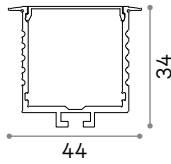

Vision ^{new}

Extruded aluminum profile with anodized and powder coated surface, available in black and white finishes, satin PMMA diffuser. Different lengths bars are available for both the TRIM version, for recessed installation in plasterboard panels or ceilings, and for the TRIMLESS version, for wall and ceiling installation. A kit for suspended installation is available. The linear profiles are available in lengths of 2000 and 3000 mm. They can be assembled according to the desired design and can be sectioned to size. LED strips and drivers must be added to complete the installation: power light sources available with color temperatures of 3000 K and 4000 K, CRI ≥ 90 and IP20 protection index. Highly flexible system, suitable for general lighting in COMMERCIAL environments and in sales areas in the RETAIL sector.

Model	Trim / Trimless
Length	2000 / 3000 mm
Material	Aluminum

Vision Trim

PROFILE Mounting kit included

Length	Weight	Volume	Finish	Code	€
2000 mm	1,26 Kg	0,0050 m ³	White	270487	50 <i>new</i>
	1,26 Kg	0,0050 m ³	Black	270470	50 <i>new</i>
3000 mm	1,89 Kg	0,0075 m ³	White	270500	80 <i>new</i>
	1,89 Kg	0,0075 m ³	Black	270494	80 <i>new</i>