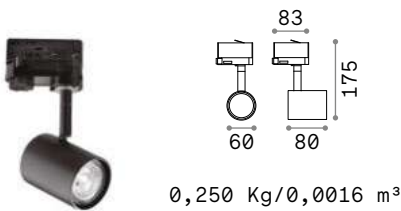

Spot Track - Mouse Track new

⊕ IP20 ALUMINUM

GU10 Not included - Recommended bulb 108292

Power	Finish		Code	€
max 50W	White		229706	40
	Black		229720	40
	Satin Brass		269634	40 new

P. 300 P. 384

GU10 Not included - Recommended bulb 108292

Power	Finish		Code	€
max 50W	White		229768	40
	Black		229782	40
	Satin Brass		269597	40 new

⊕ IP20 ALUMINUM

P. 300 P. 384

SINGLE CONNECTION

Required	Driver	Finish		Code	€
No	On/Off	White		170145	24
		Black		170152	24