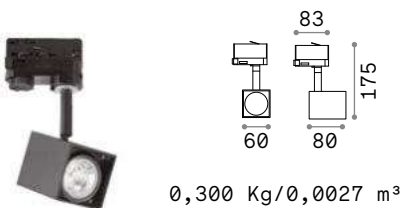

Spot Track - Mouse Track new

⊕ IP20 ALUMINUM

GU10 Not included - Recommended bulb 108292

Power	Finish		Code	€
max 50W	White		229706	40
	Black		229720	40
	Satin Brass		269634	40 new

P. 300 P. 384

GU10 Not included - Recommended bulb 108292

Power	Finish		Code	€
max 50W	White		229768	40
	Black		229782	40
	Satin Brass		269597	40 new

⊕ IP20 ALUMINUM

P. 300 P. 384

SINGLE CONNECTION

Required	Driver	Finish		Code	€
No	On/Off	White		170145	24
		Black		170152	24