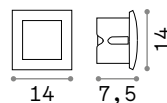

# Wire new

Recessed body made of powder coated die-cast aluminum. Clear tempered glass diffuser. Available in anthracite or white finish.

**LED** LED source 3000 K, 20.000 h life.

255521

268989

IP65

IP65

0,460 Kg / 0,0018 m<sup>3</sup>  
LED 4W / 200 Lm