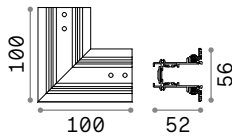

Ego - Recessed

TRACK Kit for assembly profile included
Maximum length per power source: 25 meters

Length	Weight	Volume	Finish	Code	€
1000 mm	1,13 Kg	0,0039 m ³	Black	258171	60 <small>new</small>
2000 mm	2,26 Kg	0,0078 m ³	Black	266183	120 <small>new</small>

CONNECTOR HORIZONTAL Not included/Optional

Weight	Volume	Finish	Code	€
0,13 Kg	0,0015 m ³	Black	258232	55 <small>new</small>

CONNECTOR VERTICAL 90° Not included/Optional

Weight	Volume	Finish	Code	€
0,10 Kg	0,0015 m ³	Black	258249	55 <small>new</small>

CONNECTOR VERTICAL 270° Not included/Optional

Weight	Volume	Finish	Code	€
0,14 Kg	0,0015 m ³	Black	259413	55 <small>new</small>

Included	Required	Material	Length	Code	€
No	No - 1Kit x linear connection			258201	6 <small>new</small>
No	Yes			267203	3 <small>new</small>
No	Yes			267210	3 <small>new</small>
No	No	PC	1000 mm	258256	10 <small>new</small>