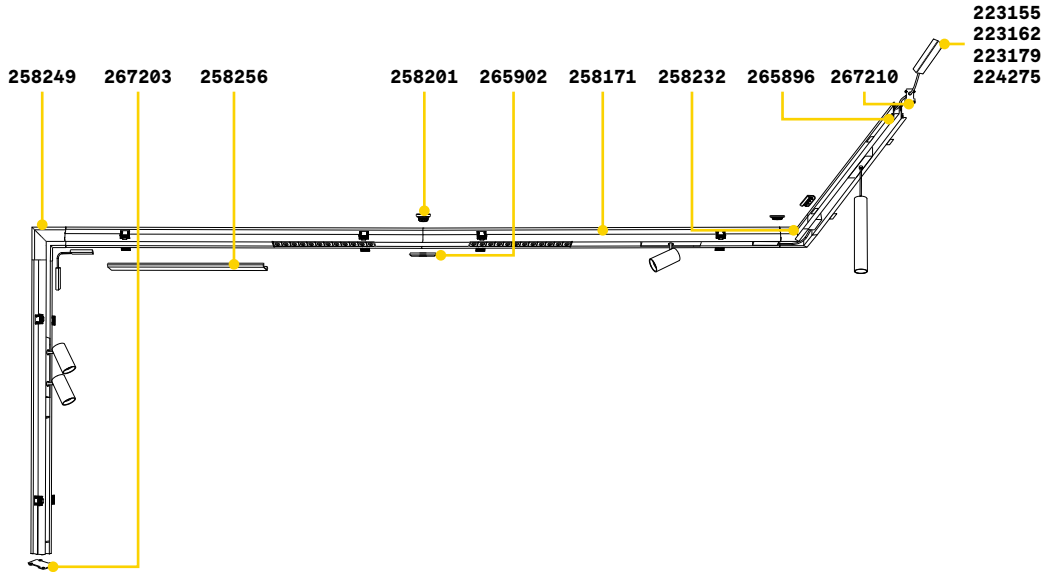

Ego - Recessed

TRACK Kit for assembly profile included
Maximum length per power source: 25 meters

Length	Weight	Volume	Finish	Code	€
1000 mm	1,13 Kg	0,0039 m ³	Black	258171	60 <small>new</small>
2000 mm	2,26 Kg	0,0078 m ³	Black	266183	120 <small>new</small>

CONNECTOR HORIZONTAL Not included/Optional

Weight	Volume	Finish	Code	€
0,13 Kg	0,0015 m ³	Black	258232	55 <small>new</small>

CONNECTOR VERTICAL 90° Not included/Optional

Weight	Volume	Finish	Code	€
0,10 Kg	0,0015 m ³	Black	258249	55 <small>new</small>

CONNECTOR VERTICAL 270° Not included/Optional

Weight	Volume	Finish	Code	€
0,14 Kg	0,0015 m ³	Black	259413	55 <small>new</small>

Included	Required	Material	Length	Code	€
No	No - 1Kit x linear connection			258201	6 <small>new</small>
No	Yes			267203	3 <small>new</small>
No	Yes			267210	3 <small>new</small>
No	No	PC	1000 mm	258256	10 <small>new</small>