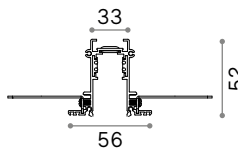

Ego - Recessed

TRACK Kit for assembly profile included
Maximum length per power source: 25 meters

Length	Weight	Volume	Finish	Code	€
1000 mm	1,13 Kg	0,0039 m ³	Black	258171	60 <small>new</small>
2000 mm	2,26 Kg	0,0078 m ³	Black	266183	120 <small>new</small>

CONNECTOR HORIZONTAL Not included/Optional

Weight	Volume	Finish	Code	€
0,13 Kg	0,0015 m ³	Black	258232	55 <small>new</small>

CONNECTOR VERTICAL 90° Not included/Optional

Weight	Volume	Finish	Code	€
0,10 Kg	0,0015 m ³	Black	258249	55 <small>new</small>

CONNECTOR VERTICAL 270° Not included/Optional

Weight	Volume	Finish	Code	€
0,14 Kg	0,0015 m ³	Black	259413	55 <small>new</small>

Included	Required	Material	Length	Code	€
No	No - 1Kit x linear connection			258201	6 <small>new</small>
No	Yes			267203	3 <small>new</small>
No	Yes			267210	3 <small>new</small>
No	No	PC	1000 mm	258256	10 <small>new</small>