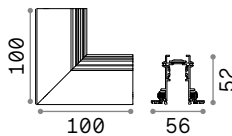

Ego - Recessed

TRACK Kit for assembly profile included
Maximum length per power source: 25 meters

Length	Weight	Volume	Finish	Code	€
1000 mm	1,13 Kg	0,0039 m ³	Black	258171	60 <small>new</small>
2000 mm	2,26 Kg	0,0078 m ³	Black	266183	120 <small>new</small>

CONNECTOR HORIZONTAL Not included/Optional

Weight	Volume	Finish	Code	€
0,13 Kg	0,0015 m ³	Black	258232	55 <small>new</small>

CONNECTOR VERTICAL 90° Not included/Optional

Weight	Volume	Finish	Code	€
0,10 Kg	0,0015 m ³	Black	258249	55 <small>new</small>

CONNECTOR VERTICAL 270° Not included/Optional

Weight	Volume	Finish	Code	€
0,14 Kg	0,0015 m ³	Black	259413	55 <small>new</small>

Included	Required	Material	Length	Code	€
No	No - 1Kit x linear connection			258201	6 <small>new</small>
No	Yes			267203	3 <small>new</small>
No	Yes			267210	3 <small>new</small>
No	No	PC	1000 mm	258256	10 <small>new</small>