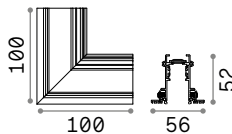

Ego - Recessed

TRACK Kit for assembly profile included
Maximum length per power source: 25 meters

Length	Weight	Volume	Finish	Code	€
1000 mm	1,13 Kg	0,0039 m ³	Black	258171	60 <small>new</small>
2000 mm	2,26 Kg	0,0078 m ³	Black	266183	120 <small>new</small>

CONNECTOR HORIZONTAL Not included/Optional

Weight	Volume	Finish	Code	€
0,13 Kg	0,0015 m ³	Black	258232	55 <small>new</small>

CONNECTOR VERTICAL 90° Not included/Optional

Weight	Volume	Finish	Code	€
0,10 Kg	0,0015 m ³	Black	258249	55 <small>new</small>

CONNECTOR VERTICAL 270° Not included/Optional

Weight	Volume	Finish	Code	€
0,14 Kg	0,0015 m ³	Black	259413	55 <small>new</small>

Included	Required	Material	Length	Code	€
No	No - 1Kit x linear connection			258201	6 <small>new</small>
No	Yes			267203	3 <small>new</small>
No	Yes			267210	3 <small>new</small>
No	No	PC	1000 mm	258256	10 <small>new</small>