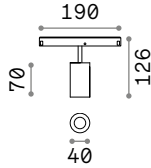

Ego Track Single

90° 320°
0,080 Kg/0,0041 m³

LED SMD OSRAM

Power	Beam	Flux	CCT	Finish	Code	€
3W	30°	230 Lm	3000 K	Black	257617	70 <small>new</small>

90° 320°
0,150 Kg/0,0041 m³

LED COB CITIZEN

Power	Beam	Flux	CCT	Finish	Code	€
8W	30°	750 Lm	3000 K	Black	257631	85 <small>new</small>