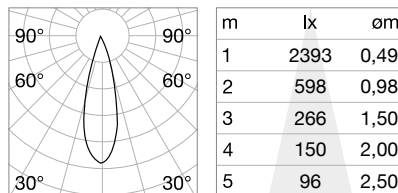

CRI≥90 8W 30° 750Lm 3000K