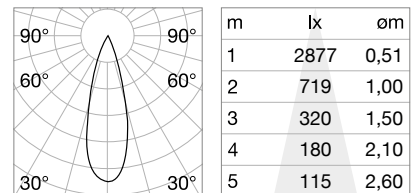

CRI≥90 12W 30° 1000Lm 3000K