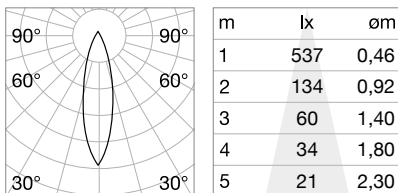

Ego Track Single

90° 320°
0,080 Kg/0,0041 m³

LED SMD OSRAM

Power	Beam	Flux	CCT	Finish	Code	€
3W	30°	230 Lm	3000 K	Black	257617	70 <small>new</small>

90° 320°
0,150 Kg/0,0041 m³

LED COB CITIZEN

Power	Beam	Flux	CCT	Finish	Code	€
8W	30°	750 Lm	3000 K	Black	257631	85 <small>new</small>

90° 320°
0,190 Kg/0,0041 m³

LED COB CITIZEN

Power	Beam	Flux	CCT	Finish	Code	€
12W	30°	1000 Lm	3000 K	Black	257655	90 <small>new</small>

FILTER HONEYCOMB

Model	Included	Required	Code	€
Ego 3W	No	No	260853	3 <small>new</small>
Ego 8W	No	No	260860	3 <small>new</small>
Ego 12W	No	No	260860	3 <small>new</small>