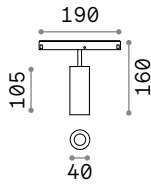

Ego Track Single

90° 320°
0,080 Kg/0,0041 m³

LED SMD OSRAM

Power	Beam	Flux	CCT	Finish	Code	€
3W	30°	230 Lm	3000 K	Black	257617	70 <small>new</small>

90° 320°
0,150 Kg/0,0041 m³

LED COB CITIZEN

Power	Beam	Flux	CCT	Finish	Code	€
8W	30°	750 Lm	3000 K	Black	257631	85 <small>new</small>

90° 320°
0,190 Kg/0,0041 m³

LED COB CITIZEN

Power	Beam	Flux	CCT	Finish	Code	€
12W	30°	1000 Lm	3000 K	Black	257655	90 <small>new</small>

FILTER HONEYCOMB

Model	Included	Required	Code	€
Ego 3W	No	No	260853	3 <small>new</small>
Ego 8W	No	No	260860	3 <small>new</small>
Ego 12W	No	No	260860	3 <small>new</small>