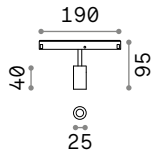

Ego Track Single

90° 320°
0,080 Kg/0,0041 m³

LED SMD OSRAM

Power	Beam	Flux	CCT	Finish	Code	€
3W	30°	230 Lm	3000 K	Black	257617	70 <small>new</small>

90° 320°
0,150 Kg/0,0041 m³

LED COB CITIZEN

Power	Beam	Flux	CCT	Finish	Code	€
8W	30°	750 Lm	3000 K	Black	257631	85 <small>new</small>